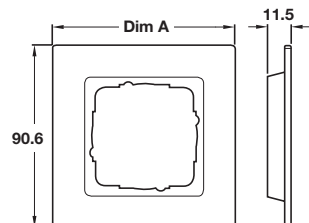

## Gira Esprit cover frame, 95 mm height

- > 1-gang or double without crossbar
- > Aluminium or glass
- > Order qty: 1 pc

Esprit cover frames available in aluminium or glass:

Anodised aluminium

Black aluminium

Brown aluminium

White glass

Mint glass

Black glass

Glass umber

Finish	Gang/Dim A mm		
	1-gang/95	2-gang/166	Double/166
Anodised aluminium	912.08.619	912.08.629	912.08.510
Black aluminium	912.08.612	912.08.622	912.08.512
Brown aluminium	912.08.611	912.08.621	912.08.511
White glass	912.08.617	912.08.627	912.08.517
Mint glass	912.08.610	912.08.620	912.08.519
Black glass	912.08.613	912.08.623	912.08.513
Glass umber	912.08.680	912.08.681	912.08.580

Order 71 or 80 mm inserts separately, shown on pages **242-247**

## Gira E22 cover frame, 90.6 mm height, for flat mounting

- > 1-5 gang or double without crossbar
- > Stainless steel
- > Order qty: 1 pc

Stainless steel

For use with:	Gang/Dim A mm		
	1-gang/91	2-gang/162	3-gang/233
71 mm insert	985.52.310	985.52.320	985.52.330
80 mm insert	985.52.410	-	-