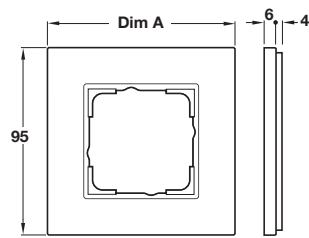

## Gira Esprit cover frame, 95 mm height

- > 1-gang or double without crossbar
- > Aluminium or glass
- > Order qty: 1 pc

Esprit cover frames available in aluminium or glass:

Anodised aluminium

Black aluminium

Brown aluminium

White glass

Mint glass

Black glass

Glass umber

Finish	Gang/Dim A mm		
	1-gang/95	2-gang/166	Double/166
Anodised aluminium	912.08.619	912.08.629	912.08.510
Black aluminium	912.08.612	912.08.622	912.08.512
Brown aluminium	912.08.611	912.08.621	912.08.511
White glass	912.08.617	912.08.627	912.08.517
Mint glass	912.08.610	912.08.620	912.08.519
Black glass	912.08.613	912.08.623	912.08.513
Glass umber	912.08.680	912.08.681	912.08.580

Order 71 or 80 mm inserts separately, shown on pages **242-247**

## Gira E22 cover frame, 90.6 mm height, for flat mounting

- > 1-5 gang or double without crossbar
- > Stainless steel
- > Order qty: 1 pc

Stainless steel

For use with:	Gang/Dim A mm		
	1-gang/91	2-gang/162	3-gang/233
71 mm insert	985.52.310	985.52.320	985.52.330
80 mm insert	985.52.410	-	-