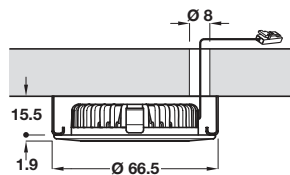

Loox 12V LED 2020 downlight, Ø 65 mm, IP44 rated

- > For recess mounting, press-fit in Ø 55 mm hole
- > Voltage: 12V. Wattage: 2.7W
- > With 2.0 m lead with Loox 12V connector
- > Zinc alloy housing with opaque lamp cover
- > Order qty: 1 pc

Distance	103°	3000 K	4000 K	5000 K
250 mm		766 Lx	848 Lx	848 Lx
500 mm		210 Lx	220 Lx	215 Lx
750 mm		85 Lx	94 Lx	94 Lx
1000 mm		48 Lx	53 Lx	53 Lx

833.72.020
replaced by 833.72.280
833.72.030
replaced by 833.72.282
833.72.021
replaced by 833.72.283
833.72.031
replaced by 833.72.285
833.72.022
replaced by 833.72.286
833.72.032
replaced by 833.72.288

OPTIONAL ACCESSORIES
Pages 91, 97-99

Loox 12V LED 2020 bezel, Ø 66.5 mm

- > For surface mounting Loox LED 2020 downlight
- > Screw fixing
- > Zinc alloy
- > Order qty: 1 pc

Note: IP rating is 20 when light is surface mounted