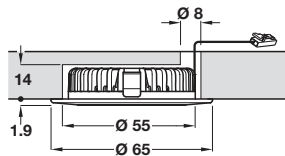

Loox 12V LED 2020 downlight, Ø 65 mm, IP44 rated

- > For recess mounting, press-fit in Ø 55 mm hole
- > Voltage: 12V. Wattage: 2.7W
- > With 2.0 m lead with Loox 12V connector
- > Zinc alloy housing with opaque lamp cover
- > Order qty: 1 pc

Distance	103°	3000 K	4000 K	5000 K
250 mm		766 Lx	848 Lx	848 Lx
500 mm		210 Lx	220 Lx	215 Lx
750 mm		85 Lx	94 Lx	94 Lx
1000 mm		48 Lx	53 Lx	53 Lx

833.72.020
replaced by 833.72.280
833.72.030
replaced by 833.72.282
833.72.021
replaced by 833.72.283
833.72.031
replaced by 833.72.285
833.72.022
replaced by 833.72.286
833.72.032
replaced by 833.72.288

OPTIONAL ACCESSORIES
Pages 91, 97-99

Loox 12V LED 2020 bezel, Ø 66.5 mm

- > For surface mounting Loox LED 2020 downlight
- > Screw fixing
- > Zinc alloy
- > Order qty: 1 pc

Note: IP rating is 20 when light is surface mounted