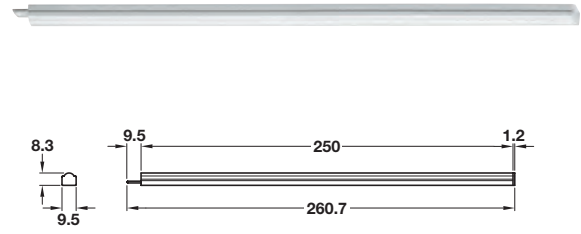

LOOX 12V LED 2024 RIGID BAR STRIP LIGHT

The LED 2024 strip light provides excellent light for display applications. Up to 15 bars can be connected together. Ideal for retrofitting as can be glued or screw fixed.

12V SYSTEM

Loox 12V LED 2024 rigid bar strip light

Distance	90°	3000 K	4000 K	5000 K
250 mm		417 Lx	429 Lx	440 Lx
500 mm		104 Lx	107 Lx	110 Lx
750 mm		46 Lx	48 Lx	49 Lx
1000 mm		26 Lx	27 Lx	28 Lx

- > For surface mounting, for glue fixing or screw fixed using mounting brackets included
- > Max. 15 lights can be connected together
- > Voltage: 12V. Wattage: 2.1W
- > Matt plastic
- > Order qty: 1 pc

Output:	3000 K	4000 K	5000 K
Light colour:	Warm white	Cool white	Cool white
Wattage (W):	2.1	2.1	2.1
Energy efficiency:	A++	A++	A++
Number of diodes:	9	9	9
Light output (Lm):	112	113	126
Efficacy (Lm/W):	53	54	60
Colour Rendering Index:	82	82	82