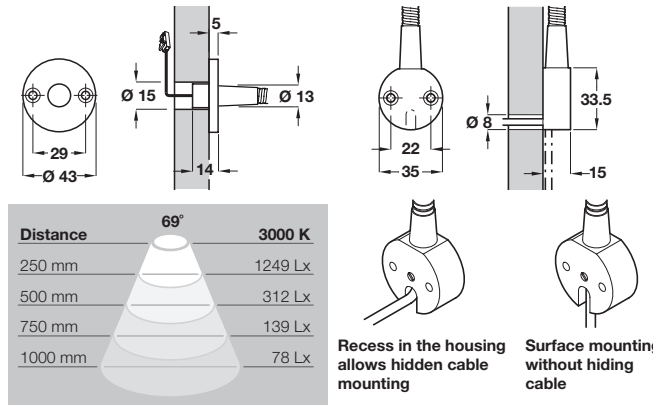

Loox 12V LED 2018 flexible reading light, 2W

- > Flexible arm, swivel light head to switch on/off
- > Surface or drill through mounting
- > Screw fixing
- > Lamp contains 1 diode
- > Colour temperature: Warm white 3000 K
- > Voltage: 12V. Wattage: 2W
- > With 2.0 m lead with Loox 12V connector
- > Silver grey aluminium
- > Order qty: 1 pc

833.74.110 Drill through, Ø 15 mm drill hole required

833.74.100 Surface mounting, Ø 8 mm drill hole required

Output:	3000 K
Light colour:	Warm white
Wattage (W):	2
Energy efficiency:	A
Number of diodes:	1
Light output (Lm):	89
Efficacy (Lm/W):	45
Colour Rendering Index:	81

YOU ALSO NEED:

DRIVER
Page 90

OPTIONAL ACCESSORIES
Pages 91, 97-99

Fixing	Cat. No.
Drill through, Ø 15 mm drill hole	833.74.110
Surface mounting, Ø 8 mm access hole	833.74.100

LIGHTING AND ELECTRICAL 2015, © Häfele U.K. Ltd 2015. Dimensional data not binding. We reserve the right to alter specifications without notice.