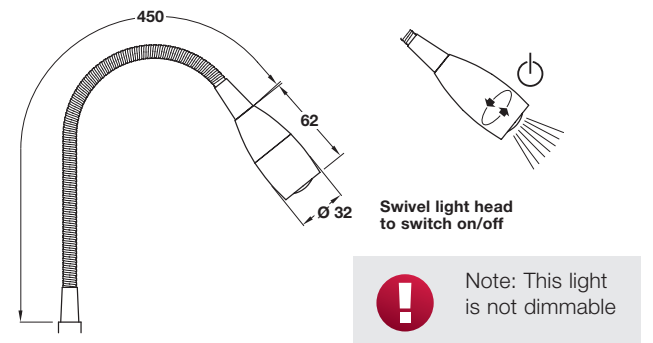

LOOX 12V LED 2018 FLEXIBLE READING LIGHT

Reading light, flexible spotlight in the bookshelf or storage area - the application areas of the LED 2018 light could hardly be more diverse. It is easy to position and the integrated glass lens provides a pleasant, uniform cone of light.

Loox 12V LED 2018 flexible reading light, 2W

- > Flexible arm, swivel light head to switch on/off
- > Surface or drill through mounting
- > Screw fixing
- > Lamp contains 1 diode
- > Colour temperature: Warm white 3000 K
- > Voltage: 12V. Wattage: 2W
- > With 2.0 m lead with Loox 12V connector
- > Silver grey aluminium
- > Order qty: 1 pc

833.74.110 Drill through, Ø 15 mm drill hole required

833.74.100 Surface mounting, Ø 8 mm drill hole required

Output:	3000 K
Light colour:	Warm white
Wattage (W):	2
Energy efficiency:	A
Number of diodes:	1
Light output (Lm):	89
Efficacy (Lm/W):	45
Colour Rendering Index:	81