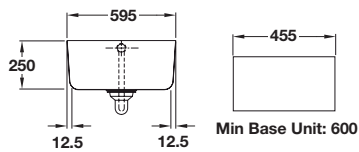

## Rangemaster Classic Belfast CCBL595WH single bowl sink

- > Overall size: 595 x 455 mm ± 10 mm
- > Bowl size: 535 x 395 mm ± 20 mm
- > Reversible
- > Fire-clay ceramic
- > Waste kit not included with this sink - order waste kit WKIT13 565.62.998 separately
- > Taps are not included with this sink - see page 92 for details of Belfast taps
- > Order qty: 1 pc