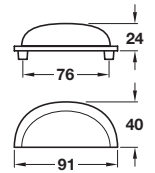

BLAKE cup handle