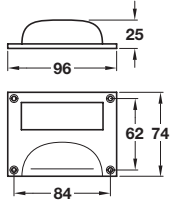

BLAKE cardframe handle