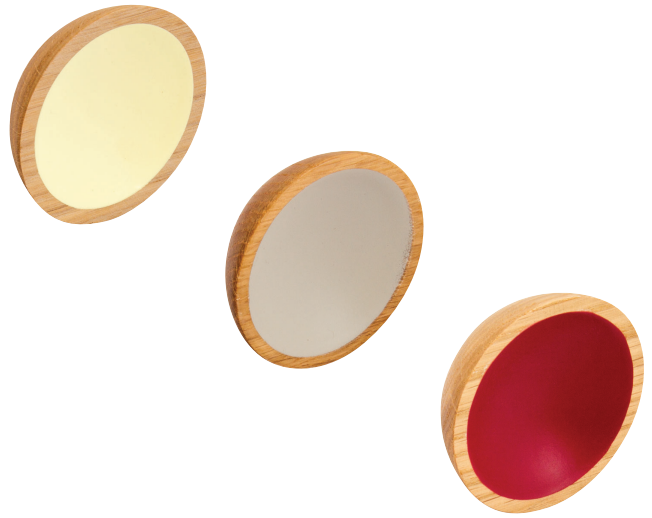

**ARA knob**

- > Part of the Sarah Beeny Home collection
- > Single knob includes:
  - 1x M4 x 25 mm screw
  - Packed in a branded bag
- > Walnut
- > Order qty: 1 pc

Finish	Single knob
Walnut	195.79.749

**OSLO knob**

- > Part of the Sarah Beeny Home collection
- > Single knob includes:
  - 1x M4 x 20-45 mm snap off screw
  - Packed in a branded bag
- > Oak
- > Order qty: 1 pc

Finish	Single knob
Oak and cream	195.79.459
Oak and grey	195.79.559
Oak and red	195.79.959