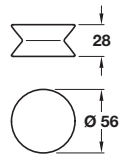

**ARA knob**

- > Part of the Sarah Beeny Home collection
- > Single knob includes:
  - 1x M4 x 25 mm screw
  - Packed in a branded bag
- > Walnut
- > Order qty: 1 pc

Finish	Single knob
Walnut	195.79.749

**OSLO knob**

- > Part of the Sarah Beeny Home collection
- > Single knob includes:
  - 1x M4 x 20-45 mm snap off screw
  - Packed in a branded bag
- > Oak
- > Order qty: 1 pc

Finish	Single knob
Oak and cream	195.79.459
Oak and grey	195.79.559
Oak and red	195.79.959