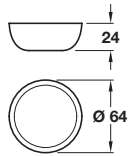

**ARA knob**

- > Part of the Sarah Beeny Home collection
- > Single knob includes:
  - 1x M4 x 25 mm screw
  - Packed in a branded bag
- > Walnut
- > Order qty: 1 pc

Finish	Single knob
Walnut	195.79.749

**OSLO knob**

- > Part of the Sarah Beeny Home collection
- > Single knob includes:
  - 1x M4 x 20-45 mm snap off screw
  - Packed in a branded bag
- > Oak
- > Order qty: 1 pc

Finish	Single knob
Oak and cream	195.79.459
Oak and grey	195.79.559
Oak and red	195.79.959