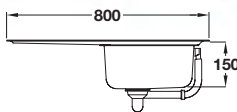

Tap not included with this sink - tap shown is Aquaflo
Cat. No. 569.50.280, see page 120 for details

Rangemaster Baltimore compact single bowl sink drainer

Taps are not included with this sink - tap shown is Aquadisc 569.50.240, shown on page 117

- > Model: Rangemaster BL8001
- > Overall size: 800 x 508 mm
- > Bowl size: 340 x 424 mm
- > Micro-Sheen™ enhanced soft brushed finish
- > Stainless steel
- > Waste kit included
- > Order qty: 1 pc

Drainer	Cat. No.
Reversible	565.60.181

Rangemaster Baltimore single bowl sink and drainer

Taps are not included with this sink - tap shown is Aquaflo 569.50.280, shown on page 120

- > Model: Rangemaster BL9501
- > Overall size: 950 x 508 mm
- > Bowl size: 420 x 400 mm
- > Micro-Sheen™ enhanced soft brushed finish
- > Stainless steel
- > Waste kit included
- > Order qty: 1 pc

Drainer	Cat. No.
Reversible	565.60.191

Rangemaster Baltimore 1 1/2 bowl sink and drainer

Taps are not included with this sink - tap shown is Aquadisc 569.50.440, shown on page 117

- > Model: Rangemaster BL9502
- > Overall size: 950 x 508 mm
- > Main bowl size: 340 x 410 mm, second bowl size: 175 x 320 mm
- > Micro-Sheen™ enhanced soft brushed finish
- > Stainless steel
- > Waste kit included
- > Order qty: 1 pc