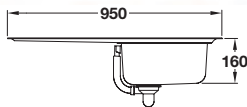

Tap not included with this sink - tap shown is Aquaflo
Cat. No. 569.50.280, see page 120 for details

Rangemaster Baltimore compact single bowl sink drainer

Taps are not included with this sink - tap shown is Aquadisc 569.50.240, shown on page 117

- > Model: Rangemaster BL8001
- > Overall size: 800 x 508 mm
- > Bowl size: 340 x 424 mm
- > Micro-Sheen™ enhanced soft brushed finish
- > Stainless steel
- > Waste kit included
- > Order qty: 1 pc

Drainer	Cat. No.
Reversible	565.60.181

Rangemaster Baltimore single bowl sink and drainer

Taps are not included with this sink - tap shown is Aquaflo 569.50.280, shown on page 120

- > Model: Rangemaster BL9501
- > Overall size: 950 x 508 mm
- > Bowl size: 420 x 400 mm
- > Micro-Sheen™ enhanced soft brushed finish
- > Stainless steel
- > Waste kit included
- > Order qty: 1 pc

Drainer	Cat. No.
Reversible	565.60.191

Rangemaster Baltimore 1 1/2 bowl sink and drainer

Taps are not included with this sink - tap shown is Aquadisc 569.50.440, shown on page 117

- > Model: Rangemaster BL9502
- > Overall size: 950 x 508 mm
- > Main bowl size: 340 x 410 mm, second bowl size: 175 x 320 mm
- > Micro-Sheen™ enhanced soft brushed finish
- > Stainless steel
- > Waste kit included
- > Order qty: 1 pc