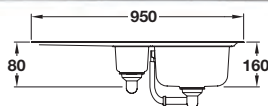

- > Model: Rangemaster BL8001
- > Overall size: 800 x 508 mm
- > Bowl size: 340 x 424 mm
- > Micro-Sheen™ enhanced soft brushed finish
- > Stainless steel
- > Waste kit included
- > Order qty: 1 pc

Drainer	Cat. No.
Reversible	565.60.181

Rangemaster Baltimore single bowl sink and drainer

Taps are not included with this sink - tap shown is Aquaflo 569.50.280, shown on page 120

- > Model: Rangemaster BL9501
- > Overall size: 950 x 508 mm
- > Bowl size: 420 x 400 mm
- > Micro-Sheen™ enhanced soft brushed finish
- > Stainless steel
- > Waste kit included
- > Order qty: 1 pc

Drainer	Cat. No.
Reversible	565.60.191

Rangemaster Baltimore 1 1/2 bowl sink and drainer

Taps are not included with this sink - tap shown is Aquadisc 569.50.440, shown on page 117

- > Model: Rangemaster BL9502
- > Overall size: 950 x 508 mm
- > Main bowl size: 340 x 410 mm, second bowl size: 175 x 320 mm
- > Micro-Sheen™ enhanced soft brushed finish
- > Stainless steel
- > Waste kit included
- > Order qty: 1 pc