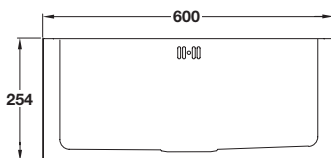

Taps are not included with this sink - see pages 121-126 for suitable taps

Häfele Belfast single bowl sink

- > Overall size: 600 x 465 mm
- > Bowl size: 530 x 395 mm
- > Brushed stainless steel
- > Waste kit included
- > Order qty: 1 pc