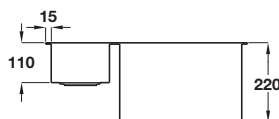

2 Year Warranty	Under Mount	200 mm Cabinet
--------------------	----------------	-------------------

Unhanded Cat. No. 567.48.066

Häfele Ashton undermount single bowl sink

- > Overall size: 370 x 430 mm
- > Bowl size: 340 x 400 mm
- > 1.2 mm thick grade 304 polished stainless steel
- > Waste kit included
- > Order qty: 1 pc

Häfele Ashton undermount single bowl sink

- > Overall size: 570 x 430 mm
- > Bowl size: 540 x 400 mm
- > 1.2 mm thick grade 304 polished stainless steel
- > Waste kit included
- > Order qty: 1 pc

	Cat. No.
Unhanded	567.48.046

Häfele Ashton undermount double bowl

- > Overall size: 740 x 430 mm
- > Bowl size: 340 x 400 mm
- > 1.2 mm thick grade 304 polished stainless steel
- > Waste kit included
- > Order qty: 1 pc

	Cat. No.
Unhanded	567.48.076

Häfele Ashton undermount 1 1/2 bowl sink

- > Overall size: 562 x 430 mm
- > Main bowl size: 340 x 400 mm, second bowl size: 162 x 300 mm
- > 1.2 mm thick grade 304 polished stainless steel
- > Waste kit included
- > Order qty: 1 pc