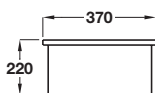

Häfele Ashton undermount single bowl sink

- > Overall size: 370 x 430 mm
- > Bowl size: 340 x 400 mm
- > 1.2 mm thick grade 304 polished stainless steel
- > Waste kit included
- > Order qty: 1 pc

2 Year Warranty	Under Mount	400 mm Cabinet

Unhanded Cat. No. 567.48.056

SINKS AND TAPS 2016. © Häfele U.K. Ltd 2016. Dimensional data not binding. We reserve the right to alter specifications without notice.