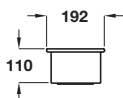

Taps are not included with this sink - tap shown is Häfele branded monobloc mixer tap 566.56.040, see page 124 for details

Häfele Ashton undermount single bowl sink

- > Overall size: 192 x 330 mm
- > Bowl size: 162 x 300 mm
- > 1.2 mm thick grade 304 polished stainless steel
- > Waste kit included
- > Order qty: 1 pc

Häfele Ashton undermount single bowl sink

- > Overall size: 570 x 430 mm
- > Bowl size: 540 x 400 mm
- > 1.2 mm thick grade 304 polished stainless steel
- > Waste kit included
- > Order qty: 1 pc

	Cat. No.
Unhanded	567.48.046

Häfele Ashton undermount double bowl

- > Overall size: 740 x 430 mm
- > Bowl size: 340 x 400 mm
- > 1.2 mm thick grade 304 polished stainless steel
- > Waste kit included
- > Order qty: 1 pc

	Cat. No.
Unhanded	567.48.076

Häfele Ashton undermount 1 1/2 bowl sink

- > Overall size: 562 x 430 mm
- > Main bowl size: 340 x 400 mm, second bowl size: 162 x 300 mm
- > 1.2 mm thick grade 304 polished stainless steel
- > Waste kit included
- > Order qty: 1 pc