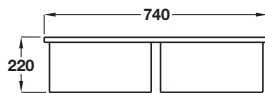

Häfele Ashton undermount single bowl sink

- > Overall size: 570 x 430 mm
- > Bowl size: 540 x 400 mm
- > 1.2 mm thick grade 304 polished stainless steel
- > Waste kit included
- > Order qty: 1 pc

	Cat. No.
Unhanded	567.48.046

Häfele Ashton undermount double bowl

- > Overall size: 740 x 430 mm
- > Bowl size: 340 x 400 mm
- > 1.2 mm thick grade 304 polished stainless steel
- > Waste kit included
- > Order qty: 1 pc

	Cat. No.
Unhanded	567.48.076

Häfele Ashton undermount 1 1/2 bowl sink

- > Overall size: 562 x 430 mm
- > Main bowl size: 340 x 400 mm, second bowl size: 162 x 300 mm
- > 1.2 mm thick grade 304 polished stainless steel
- > Waste kit included
- > Order qty: 1 pc