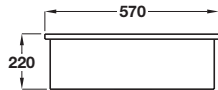

2 Year Warranty	Under Mount	200 mm Cabinet
--------------------	----------------	-------------------

Unhanded Cat. No. 567.48.066

Häfele Ashton undermount single bowl sink

- > Overall size: 370 x 430 mm
- > Bowl size: 340 x 400 mm
- > 1.2 mm thick grade 304 polished stainless steel
- > Waste kit included
- > Order qty: 1 pc

Häfele Ashton undermount single bowl sink

- > Overall size: 570 x 430 mm
- > Bowl size: 540 x 400 mm
- > 1.2 mm thick grade 304 polished stainless steel
- > Waste kit included
- > Order qty: 1 pc

	Cat. No.
Unhanded	567.48.046

Häfele Ashton undermount double bowl

- > Overall size: 740 x 430 mm
- > Bowl size: 340 x 400 mm
- > 1.2 mm thick grade 304 polished stainless steel
- > Waste kit included
- > Order qty: 1 pc

	Cat. No.
Unhanded	567.48.076

Häfele Ashton undermount 1 1/2 bowl sink

- > Overall size: 562 x 430 mm
- > Main bowl size: 340 x 400 mm, second bowl size: 162 x 300 mm
- > 1.2 mm thick grade 304 polished stainless steel
- > Waste kit included
- > Order qty: 1 pc