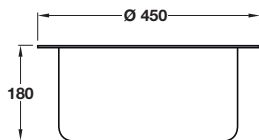

HÄFELE BOURNE

The Bourne offers versatility through allowing both an inset and undermount application, whilst remaining compact and unique.

Häfele Bourne circular bowl

- > Overall size: Ø 450 mm, depth 180 mm
- > 0.8 mm 304 grade polished stainless steel
- > Waste kit included
- > Order qty: 1 pc

Cat. No.
Single bowl 567.47.040

Häfele Bourne circular drainer

- > Overall size: Ø 450 mm, depth 40 mm
- > 0.8 mm 304 grade polished stainless steel
- > Waste kit included
- > Order qty: 1 pc

Cat. No.
Drainer 567.47.050