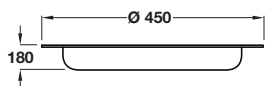

HÄFELE BOURNE

The Bourne offers versatility through allowing both an inset and undermount application, whilst remaining compact and unique.

Häfele Bourne circular bowl

- > Overall size: Ø 450 mm, depth 180 mm
- > 0.8 mm 304 grade polished stainless steel
- > Waste kit included
- > Order qty: 1 pc

Cat. No.
Single bowl 567.47.040

Häfele Bourne circular drainer

- > Overall size: Ø 450 mm, depth 40 mm
- > 0.8 mm 304 grade polished stainless steel
- > Waste kit included
- > Order qty: 1 pc

Cat. No.
Drainer 567.47.050