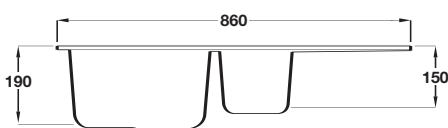

Taps are not included with this sink - see from page 117 for further information

New Kemp compact single bowl sink and drainer

- > Overall size: 780 x 500 mm
- > Bowl size: 330 x 430 mm
- > Granite
- > Waste kit included
- > Order qty: 1 pc

Finish
Black

Cat. No.
567.74.320

New Kemp compact 1 1/2 bowl sink and drainer

- > Overall size: 860 x 500 mm
- > Main bowl size: 330 x 430 mm, second bowl size: 163 x 330 mm
- > Granite
- > Waste kit included
- > Order qty: 1 pc

Finish
Black

Cat. No.
567.74.330

KITCHEN SINKS, TAPS & WORKTOPS 2016, © Häfele U.K. Ltd 2016. Dimensional data not binding. We reserve the right to alter specifications without notice.