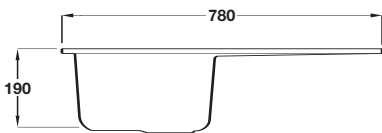

Taps are not included with this sink - see from page 117 for further information

New Kemp compact single bowl sink and drainer

- > Overall size: 780 x 500 mm
- > Bowl size: 330 x 430 mm
- > Granite
- > Waste kit included
- > Order qty: 1 pc

Finish
Black

Cat. No.
567.74.320

New Kemp compact 1 1/2 bowl sink and drainer

- > Overall size: 860 x 500 mm
- > Main bowl size: 330 x 430 mm, second bowl size: 163 x 330 mm
- > Granite
- > Waste kit included
- > Order qty: 1 pc

Finish
Black

Cat. No.
567.74.330

KITCHEN SINKS, TAPS & WORKTOPS 2016, © Häfele U.K. Ltd 2016. Dimensional data not binding. We reserve the right to alter specifications without notice.