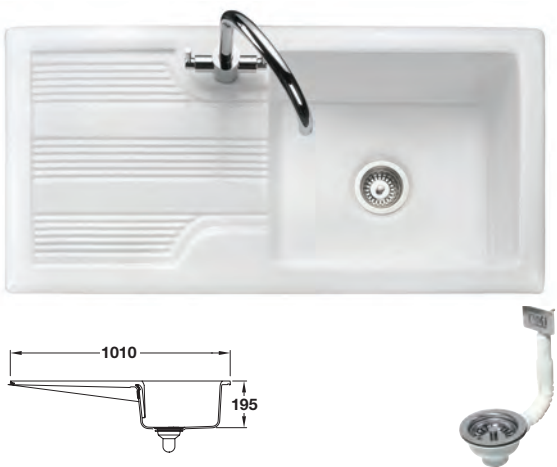

# PORTLAND

Designed to sit elegantly within a variety of kitchen schemes, the charming Portland fire-clay ceramic sink bears a smooth, high gloss finish, being both easy to clean and extremely durable. A choice of single bowl or 1 1/2 bowl variants offers flexibility to suit your everyday use.

Taps are not included with this sink - tap shown is Aquatrend 569.54.220, see page 110 for details

## Rangemaster Portland single bowl sink and drainer

- > Model: Rangemaster CPL10101WH
- > Overall size: 1010 x 510 mm
- > Bowl size: 460 x 405 mm
- > Fire-clay ceramic
- > Waste kit not included with this sink - order waste kit WKIT15 565.64.992 separately
- > Order qty: 1 pc

## Rangemaster Portland 1 1/2 bowl sink and drainer

- > Model: Rangemaster CPL10102WH
- > Overall size: 1010 x 510 mm
- > Main bowl size: 350 x 410 mm, second bowl size: 135 x 257 mm
- > Fire-clay ceramic
- > Waste kit not included with this sink - order waste kit WKIT04 565.61.981 separately
- > Order qty: 1 pc