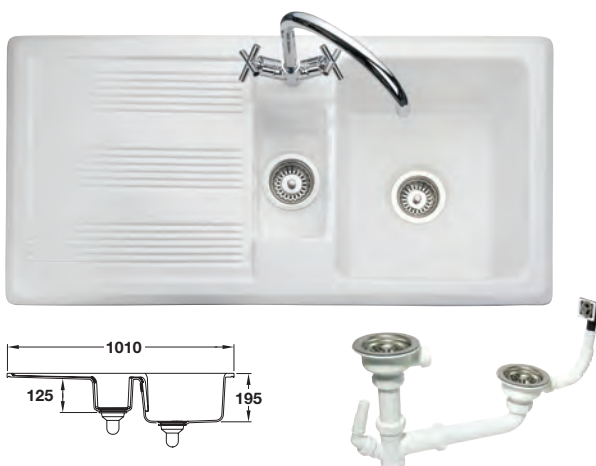

# PORTLAND

Designed to sit elegantly within a variety of kitchen schemes, the charming Portland fire-clay ceramic sink bears a smooth, high gloss finish, being both easy to clean and extremely durable. A choice of single bowl or 1 1/2 bowl variants offers flexibility to suit your everyday use.

## Rangemaster Portland single bowl sink and drainer

- > Model: Rangemaster CPL10101WH
- > Overall size: 1010 x 510 mm
- > Bowl size: 460 x 405 mm
- > Fire-clay ceramic
- > Waste kit not included with this sink - order waste kit WKIT15 565.64.992 separately
- > Order qty: 1 pc

Taps are not included with this sink - tap shown is Aquatrend 569.54.220, shown on page 110

Item	Cat. No.
White sink	565.59.761
Single waste kit WKIT15	565.64.992

## Rangemaster Portland 1 1/2 bowl sink and drainer

- > Model: Rangemaster CPL10102WH
- > Overall size: 1010 x 510 mm
- > Main bowl size: 350 x 410 mm, second bowl size: 135 x 257 mm
- > Fire-clay ceramic
- > Waste kit not included with this sink - order waste kit WKIT04 565.61.981 separately
- > Order qty: 1 pc