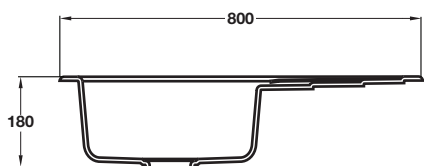

HÄFELE LEIGHTON

The ceramic version of the classic Leighton, does not compromise on its space saving proportions and distinctive design. The Leighton has elegant contours and curves, to bring a seamless appearance to your kitchen.

Häfele Leighton is also available in stainless steel, shown on page 64 or in granite, shown on page 82

Taps are not included with this sink - see pages 121-126 for suitable taps

Häfele Leighton single bowl sink and drainer

- > Overall size: 800 x 480 mm
- > Bowl size: Ø 385 mm
- > Ceramic
- > Waste kit included
- > Order qty: 1 pc

5 Year
Warranty

Surface
Mount

Reversible

450 mm
Cabinet

Reversible

Cat. No.
567.73.710

Häfele Leighton in stainless steel, shown on page 64