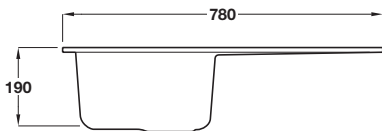

Taps are not included with this sink - see from page 117 for further information

New Kemp compact single bowl sink and drainer

- > Overall size: 780 x 500 mm
- > Bowl size: 330 x 430 mm
- > Granite
- > Waste kit included
- > Order qty: 1 pc

20 Year Warranty	Surface Mount	Reversible	450 mm Cabinet	500 mm Cabinet
------------------	---------------	------------	----------------	----------------

Finish	Cat. No.
Black	567.74.320

New Kemp compact 1 1/2 bowl sink and drainer

- > Overall size: 860 x 500 mm
- > Main bowl size: 330 x 430 mm, second bowl size: 163 x 330 mm
- > Granite
- > Waste kit included
- > Order qty: 1 pc

20 Year Warranty	Surface Mount	Reversible	600 mm Cabinet
------------------	---------------	------------	----------------