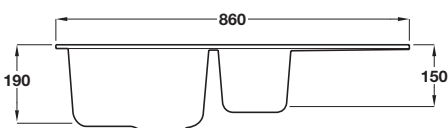

Taps are not included with this sink - see from page 117 for further information

New Kemp compact single bowl sink and drainer

- > Overall size: 780 x 500 mm
- > Bowl size: 330 x 430 mm
- > Granite
- > Waste kit included
- > Order qty: 1 pc

20 Year Warranty	Surface Mount	Reversible	450 mm Cabinet	500 mm Cabinet
------------------	---------------	------------	----------------	----------------

Finish	Cat. No.
Black	567.74.320

New Kemp compact 1 1/2 bowl sink and drainer

- > Overall size: 860 x 500 mm
- > Main bowl size: 330 x 430 mm, second bowl size: 163 x 330 mm
- > Granite
- > Waste kit included
- > Order qty: 1 pc

20 Year Warranty	Surface Mount	Reversible	600 mm Cabinet
------------------	---------------	------------	----------------

Finish	Cat. No.
Black	567.74.330

KITCHEN SINKS, TAPS & WORKTOPS 2016, © Häfele U.K. Ltd 2016. Dimensional data not binding. We reserve the right to alter specifications without notice.