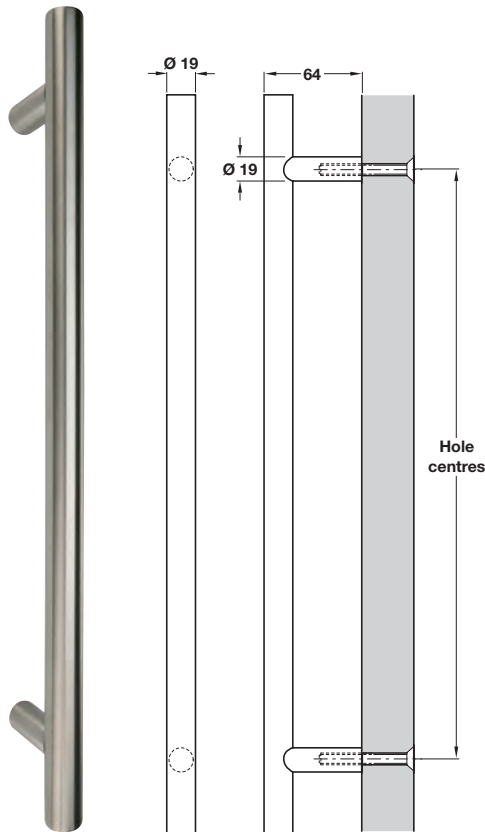

## APPALACHIAN Ø 19 mm pole type pull handle, bolt through fixing, grade 316 stainless steel

- > Single pull handle
- > Bolt through fixing
- > M8 through fixing bolts included
- > To suit doors up to 54 mm thick
- > Grade 316 stainless steel
- > Order qty: 1 pc

Length	Hole centres	Satin	Polished
400 mm	300 mm	903.09.510	903.09.511
525 mm	425 mm	903.09.512	903.09.513
700 mm	600 mm	903.09.514	903.09.515

## APPALACHIAN Ø 19 mm pole type pull handle, back to back fixing, grade 316 stainless steel

- > Pair of pull handles
- > Back to back fixing
- > M8 through fixing bolts included
- > To suit doors up to 54 mm thick
- > Grade 316 stainless steel
- > Order qty: 1 pair

Length	Hole centres	Satin	Polished
400 mm	300 mm	903.10.510	903.10.511
525 mm	425 mm	903.10.512	903.10.513
700 mm	600 mm	903.10.514	903.10.515

- > Back to back glass door fixing bolts are shown on page 144
- > Co-ordinating levers on round roses are shown on page 9