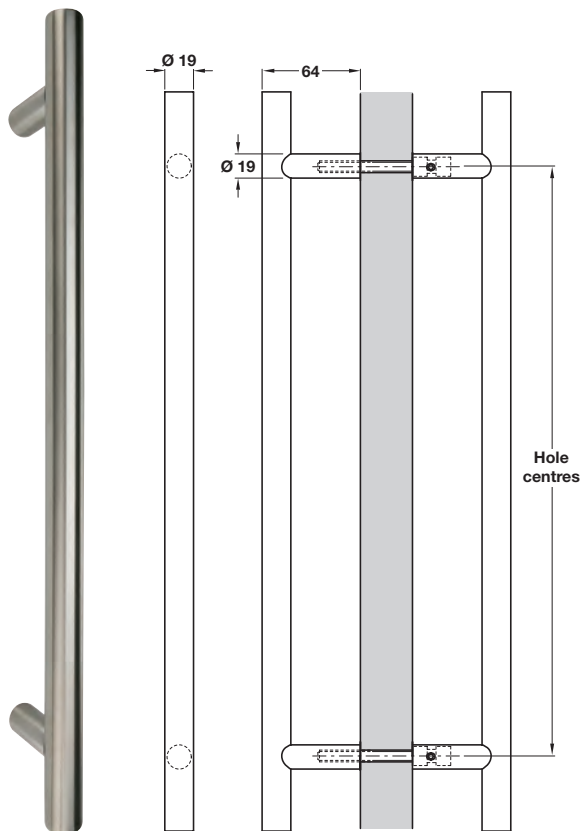

## APPALACHIAN Ø 19 mm pole type pull handle, bolt through fixing, grade 316 stainless steel

- > Single pull handle
- > Bolt through fixing
- > M8 through fixing bolts included
- > To suit doors up to 54 mm thick
- > Grade 316 stainless steel
- > Order qty: 1 pc

Length	Hole centres	Satin	Polished
400 mm	300 mm	903.09.510	903.09.511
525 mm	425 mm	903.09.512	903.09.513
700 mm	600 mm	903.09.514	903.09.515

## APPALACHIAN Ø 19 mm pole type pull handle, back to back fixing, grade 316 stainless steel

- > Pair of pull handles
- > Back to back fixing
- > M8 through fixing bolts included
- > To suit doors up to 54 mm thick
- > Grade 316 stainless steel
- > Order qty: 1 pair

Length	Hole centres	Satin	Polished
400 mm	300 mm	903.10.510	903.10.511
525 mm	425 mm	903.10.512	903.10.513
700 mm	600 mm	903.10.514	903.10.515

- > Back to back glass door fixing bolts are shown on page 144
- > Co-ordinating levers on round roses are shown on page 9