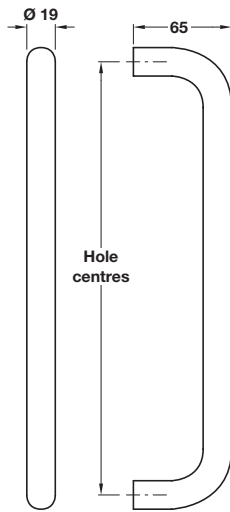

Ø 19 mm Pull handle, bolt through fixing

Bolt through fixing

- > Single pull handle
- > Bolt through fixing
- > To suit doors up to 44 mm thick
- > 304 stainless steel
- > Order qty: 1 pc

Hole centres	Satin stainless steel
225 mm	903.01.350
300 mm	903.01.352
425 mm	903.01.354

Ø 19 mm Pull handle, back to back fixing

Back to back fixing

- > Pair of pull handles
- > Back to back fixing
- > To suit doors up to 44 mm thick
- > 304 stainless steel
- > Order qty: 1 pair

Hole centres	Satin stainless steel
227 mm	903.03.800

TCH AH 2016. © Häfele U.K. Ltd 2016. Dimensional data not binding. We reserve the right to alter specifications without notice.

Co-ordinating levers on round roses are shown on page 42