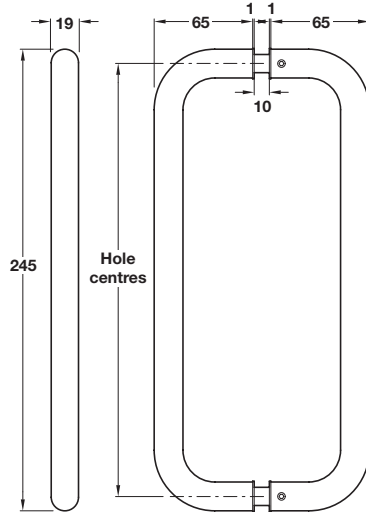

Ø 19 mm Pull handle, bolt through fixing

Bolt through fixing

- > Single pull handle
- > Bolt through fixing
- > To suit doors up to 44 mm thick
- > 304 stainless steel
- > Order qty: 1 pc

Hole centres	Satin stainless steel
225 mm	903.01.350
300 mm	903.01.352
425 mm	903.01.354

Ø 19 mm Pull handle, back to back fixing

Back to back fixing

- > Pair of pull handles
- > Back to back fixing
- > To suit doors up to 44 mm thick
- > 304 stainless steel
- > Order qty: 1 pair

Hole centres	Satin stainless steel
227 mm	903.03.800

TCH AH 2016. © Häfele U.K. Ltd 2016. Dimensional data not binding. We reserve the right to alter specifications without notice.

Co-ordinating levers on round roses are shown on page 42