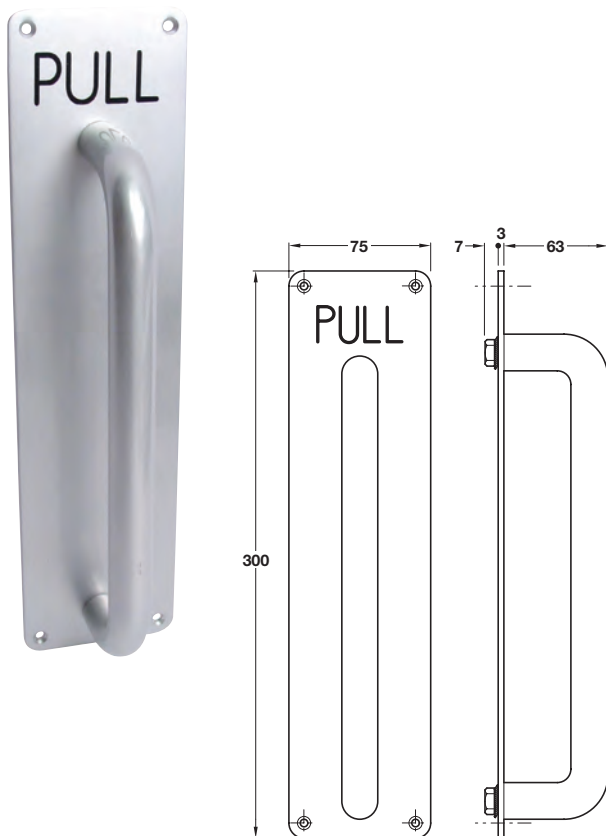

Ø 20 mm Pull handles, back to back fixing, aluminium

- > Pair of pull handles
- > Back to back fixing
- > To suit doors up to 54 mm thick
- > Aluminium
- > Order qty: 1 pair

Hole centres	Satin anodised
150 mm	905.01.031
225 mm	905.01.032
600 mm	905.01.036

Ø 19 mm Pull handle on plate, face fixing, aluminium

- > Single pull handle on plate
- > Face fixing
- > Inscribed with 'PULL'
- > Aluminium
- > Order qty: 1 pc

Hole centres	Satin anodised
225 mm	905.00.181

Co-ordinating levers on round roses are shown on page 78