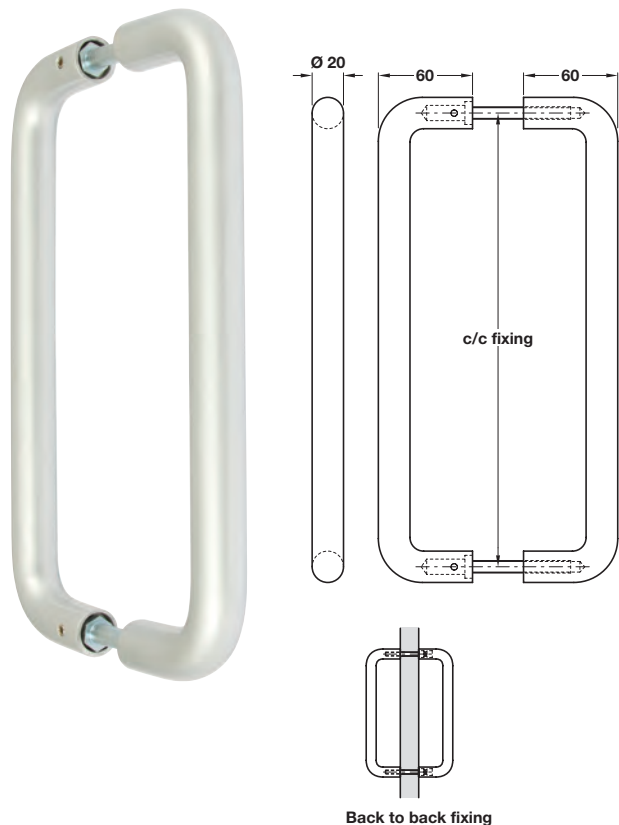

Ø 20 mm Pull handles, back to back fixing, aluminium

- > Pair of pull handles
- > Back to back fixing
- > To suit doors up to 54 mm thick
- > Aluminium
- > Order qty: 1 pair

Hole centres	Satin anodised
150 mm	905.01.031
225 mm	905.01.032
600 mm	905.01.036

Ø 19 mm Pull handle on plate, face fixing, aluminium

- > Single pull handle on plate
- > Face fixing
- > Inscribed with 'PULL'
- > Aluminium
- > Order qty: 1 pc

Hole centres	Satin anodised
225 mm	905.00.181

Co-ordinating levers on round roses are shown on page 78