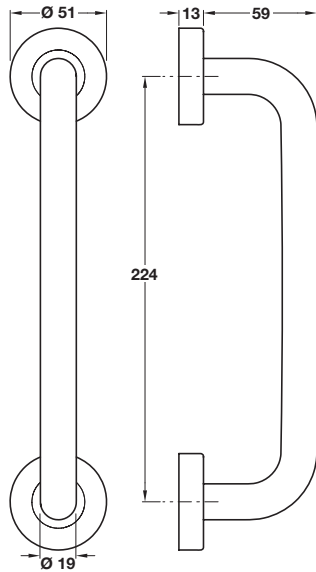

## Contract aluminium pull handle, bolt through or face fixing, aluminium

- > Single pull handle with roses
- > Bolt through fixing or face fixing with roses
- > To suit doors up to 44 mm thick
- > Aluminium
- > Order qty: 1 pc

Finish  
Satin anodised

Cat. No.  
905.01.010

## Bow handle, face fixing, aluminium

Note: ±3 mm tolerance on dimensions

- > Single pull handle
- > Face fixing
- > Aluminium
- > Order qty: 1 pc

Finish  
Satin anodised

Cat. No.  
905.09.501

## Cranked pull handle, face fixing, aluminium

Note: ±3 mm tolerance on dimensions

- > Single pull handle
- > Face fixing
- > Aluminium
- > Order qty: 1 pc

Length	Satin anodised
230 mm	903.04.932
305 mm	905.01.076