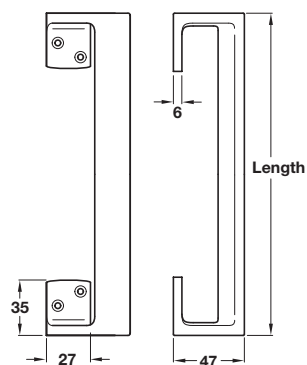

## Contract aluminium pull handle, bolt through or face fixing, aluminium

- > Single pull handle with roses
- > Bolt through fixing or face fixing with roses
- > To suit doors up to 44 mm thick
- > Aluminium
- > Order qty: 1 pc

## Bow handle, face fixing, aluminium

Note: ±3 mm tolerance on dimensions

- > Single pull handle
- > Face fixing
- > Aluminium
- > Order qty: 1 pc

Finish  
Satin anodised

Cat. No.  
905.09.501

## Cranked pull handle, face fixing, aluminium

Note: ±3 mm tolerance on dimensions

- > Single pull handle
- > Face fixing
- > Aluminium
- > Order qty: 1 pc

Length	Satin anodised
230 mm	903.04.932
305 mm	905.01.076