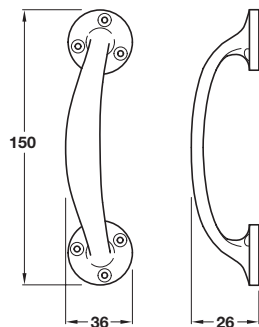

## Contract aluminium pull handle, bolt through or face fixing, aluminium

- > Single pull handle with roses
- > Bolt through fixing or face fixing with roses
- > To suit doors up to 44 mm thick
- > Aluminium
- > Order qty: 1 pc

Finish  
Satin anodised

Cat. No.  
905.01.010

## Bow handle, face fixing, aluminium

Note: ±3 mm tolerance on dimensions

- > Single pull handle
- > Face fixing
- > Aluminium
- > Order qty: 1 pc

Finish  
Satin anodised

Cat. No.  
905.09.501

## Cranked pull handle, face fixing, aluminium

Note: ±3 mm tolerance on dimensions

- > Single pull handle
- > Face fixing
- > Aluminium
- > Order qty: 1 pc

Length	Satin anodised
230 mm	903.04.932
305 mm	905.01.076