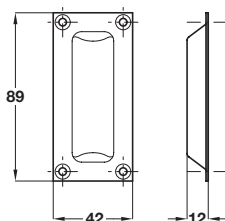

Finish	Cat. No.
Polished brass	901.00.301

FSB Flush pull handle, brass

- > Suitable for sliding timber doors
- > Brass
- > Order fixing screws separately
- > Order qty: 1 pc

Finish	Cat. No.
Polished brass	901.01.301

Flush pull handle, brass

- > Suitable for sliding and folding timber doors
- > Brass
- > Order qty: 1 pc

Finish	Cat. No.
Polished brass	901.01.391
Polished chrome	901.01.392
Satin chrome	901.01.394

TOH AH 2016, © Hafele U.K. Ltd 2016. Dimensional data not binding. We reserve the right to alter specifications without notice.