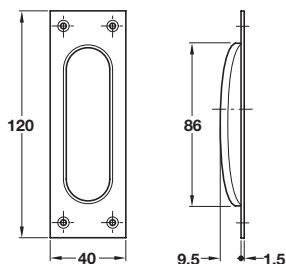

1

BRASS AND ZINC ALLOY

A wide range of flush pull handles designs in brass.

FSB Flush pull handle, brass

- > Suitable for sliding timber doors
- > Brass
- > Order fixing screws separately
- > Order qty: 1 pc

Finish	Cat. No.
Polished brass	901.00.301

FSB Flush pull handle, brass

- > Suitable for sliding timber doors
- > Brass
- > Order fixing screws separately
- > Order qty: 1 pc

Finish	Cat. No.
Polished brass	901.01.301

Flush pull handle, brass

- > Suitable for sliding and folding timber doors
- > Brass
- > Order qty: 1 pc

Finish	Cat. No.
Polished brass	901.01.391
Polished chrome	901.01.392
Satin chrome	901.01.394

TOH AH 2016, © Hafele U.K. Ltd 2016. Dimensional data not binding. We reserve the right to alter specifications without notice.