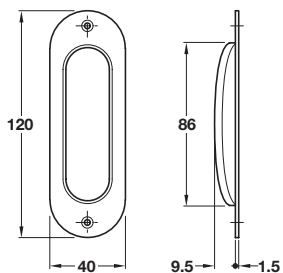

1

BRASS AND ZINC ALLOY

A wide range of flush pull handles designs in brass.

FSB Flush pull handle, brass

- > Suitable for sliding timber doors
- > Brass
- > Order fixing screws separately
- > Order qty: 1 pc

Finish	Cat. No.
Polished brass	901.00.301

FSB Flush pull handle, brass

- > Suitable for sliding timber doors
- > Brass
- > Order fixing screws separately
- > Order qty: 1 pc

Finish	Cat. No.
Polished brass	901.01.301

Flush pull handle, brass

- > Suitable for sliding and folding timber doors
- > Brass
- > Order qty: 1 pc

Finish	Cat. No.
Polished brass	901.01.391
Polished chrome	901.01.392
Satin chrome	901.01.394

TOH AH 2016, © Hafele U.K. Ltd 2016. Dimensional data not binding. We reserve the right to alter specifications without notice.