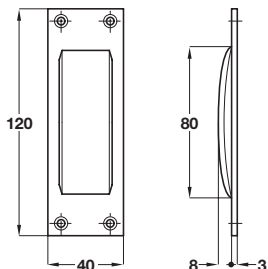

Flush pull handle, brass

Polished brass finish shown

- > Suitable for timber sliding doors
- > Brass
- > Order fixing screws separately
- > Order qty: 2 pcs

Finish	Cat.No.
Antique brass	901.03.303

Flush pull handle, brass

- > Suitable for timber sliding doors
- > Brass
- > Order qty: 1 pc

Finish	Cat.No.
Polished brass	901.01.231

Flush pull handle, zinc alloy

- > Suitable for timber sliding doors
- > Zinc alloy
- > Order qty: 1 pc