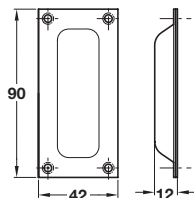

Flush pull handle, brass

Polished brass finish shown

- > Suitable for timber sliding doors
- > Brass
- > Order fixing screws separately
- > Order qty: 2 pcs

Finish	Cat.No.
Antique brass	901.03.303

Flush pull handle, brass

- > Suitable for timber sliding doors
- > Brass
- > Order qty: 1 pc

Finish	Cat.No.
Polished brass	901.01.231

Flush pull handle, zinc alloy

- > Suitable for timber sliding doors
- > Zinc alloy
- > Order qty: 1 pc