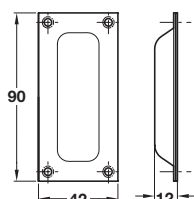

Flush pull handle, brass

Polished brass finish shown

- > Suitable for timber sliding doors
- > Brass
- > Order fixing screws separately
- > Order qty: 2 pcs

Finish	Cat.No.
Antique brass	901.03.303

Flush pull handle, brass

- > Suitable for timber sliding doors
- > Brass
- > Order qty: 1 pc

Finish	Cat.No.
Polished brass	901.01.231

Flush pull handle, zinc alloy

- > Suitable for timber sliding doors
- > Zinc alloy
- > Order qty: 1 pc