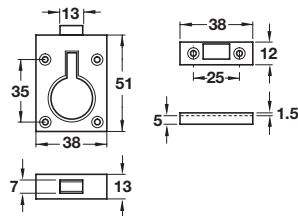

Pocket sliding door handle, aluminium

- > To suit 8-10 mm glass thickness
- > Aluminium
- > Order qty: 1 pc

Finish	Cat. No.
Satin anodised aluminium	901.01.291
Polished chrome-plated	901.01.292
Satin nickel-plated	901.01.296

Flush spring catch, brass

- > Angled striking plate included
- > Brass
- > Order qty: 1 pc

Finish	Cat. No.
Polished brass	900.17.965

RELATED PRODUCTS

Push plate, with radius corners

Door protection plate from our grade 304 range.