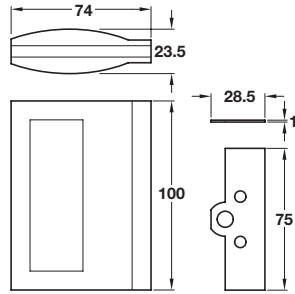

Pocket sliding door handle, aluminium

- > To suit 8-10 mm glass thickness
- > Aluminium
- > Order qty: 1 pc

Finish	Cat. No.
Satin anodised aluminium	901.01.291
Polished chrome-plated	901.01.292
Satin nickel-plated	901.01.296

Flush spring catch, brass

- > Angled striking plate included
- > Brass
- > Order qty: 1 pc

Finish	Cat. No.
Polished brass	900.17.965

RELATED PRODUCTS

Push plate, with radius corners

Door protection plate from our grade 304 range.