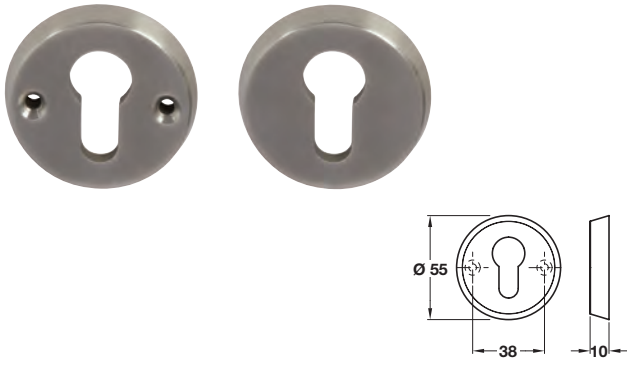

Anti-ligature escutcheons

- > To use with standard DIN lock cases
- > Solid stainless steel
- > Order qty: 1 set

Finish	Cat. No.
Satin stainless steel	902.52.310

Anti-ligature pull handle on backplate

- > Solid stainless steel
- > Order qty: 1 pc

Finish	Cat. No.
Satin stainless steel	903.06.830

Anti-ligature flush pull handle

- > Solid stainless steel
- > Order qty: 1 set

Finish	Cat. No.
Satin stainless steel	903.06.840