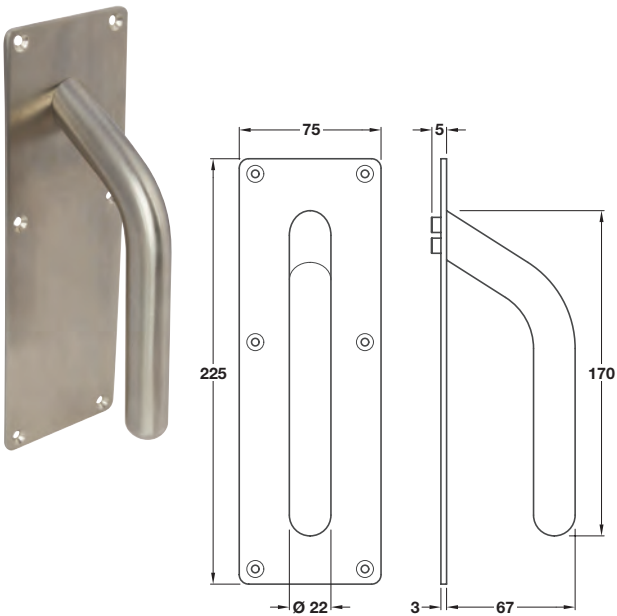

Anti-ligature escutcheons

- > To use with standard DIN lock cases
- > Solid stainless steel
- > Order qty: 1 set

Finish	Cat. No.
Satin stainless steel	902.52.310

Anti-ligature pull handle on backplate

- > Solid stainless steel
- > Order qty: 1 pc

Finish	Cat. No.
Satin stainless steel	903.06.830

Anti-ligature flush pull handle

- > Solid stainless steel
- > Order qty: 1 set

Finish	Cat. No.
Satin stainless steel	903.06.840