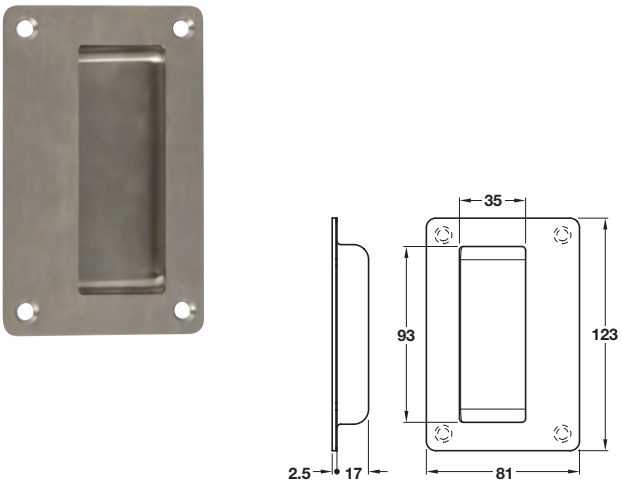

Anti-ligature escutcheons

- > To use with standard DIN lock cases
- > Solid stainless steel
- > Order qty: 1 set

Finish	Cat. No.
Satin stainless steel	902.52.310

Anti-ligature pull handle on backplate

- > Solid stainless steel
- > Order qty: 1 pc

Finish	Cat. No.
Satin stainless steel	903.06.830

Anti-ligature flush pull handle

- > Solid stainless steel
- > Order qty: 1 set

Finish	Cat. No.
Satin stainless steel	903.06.840