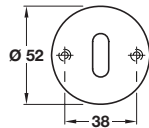

## Startec standard keyway escutcheons, grade 304 stainless steel

- > Grade 304 stainless steel
- > Order qty: 1 pair

Finish	Cat. No.
Satin stainless steel	902.51.042

## Startec profile cylinder escutcheons, grade 304 stainless steel

- > Grade 304 stainless steel
- > Order qty: 1 pair

Finish	Cat. No.
Satin stainless steel	902.52.042

## Startec WC/emergency release and inside turn, grade 304 stainless steel

- > To suit doors up to 44 mm thick
- > 8 mm spindle and fixings included
- > Grade 304 stainless steel
- > Order qty: 1 set

Finish	Cat. No.
Satin stainless steel	902.53.344