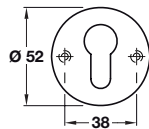

## Startec standard keyway escutcheons, grade 304 stainless steel

- > Grade 304 stainless steel
- > Order qty: 1 pair

Finish	Cat. No.
Satin stainless steel	902.51.042

## Startec profile cylinder escutcheons, grade 304 stainless steel

- > Grade 304 stainless steel
- > Order qty: 1 pair

Finish	Cat. No.
Satin stainless steel	902.52.042

## Startec WC/emergency release and inside turn, grade 304 stainless steel

- > To suit doors up to 44 mm thick
- > 8 mm spindle and fixings included
- > Grade 304 stainless steel
- > Order qty: 1 set

Finish	Cat. No.
Satin stainless steel	902.53.344