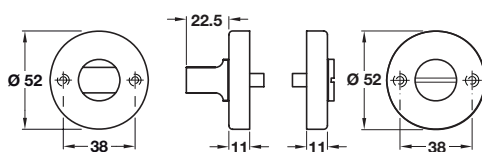

## Startec profile cylinder escutcheons, grade 304 stainless steel

- > Grade 304 stainless steel
- > Order qty: 1 pair

Finish	Cat. No.
Satin stainless steel	902.52.042

## Startec WC/emergency release and inside turn, grade 304 stainless steel

- > To suit doors up to 44 mm thick
- > 8 mm spindle and fixings included
- > Grade 304 stainless steel
- > Order qty: 1 set

Finish	Cat. No.
Satin stainless steel	902.53.344