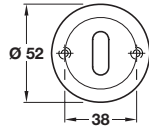

Startec SELMA/DUO/DUKE standard keyway escutcheons, grade 304 stainless steel