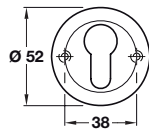

Startec SELMA/DUO/DUKE standard keyway escutcheons, grade 304 stainless steel

- > Grade 304 stainless steel
- > Order qty: 1 pair

Finish
Polished/satin stainless steel

Cat. No.
902.51.319

Startec SELMA/DUO/DUKE profile cylinder escutcheons, grade 304 stainless steel

- > Grade 304 stainless steel
- > Order qty: 1 pair

Finish
Polished/satin stainless steel

Cat. No.
902.52.319

Startec SELMA/DUO/DUKE WC/emergency release and inside turn, grade 304 stainless steel

- > To suit doors 38-48 mm thick
- > 8 mm spindle included
- > Grade 304 stainless steel
- > Order qty: 1 set