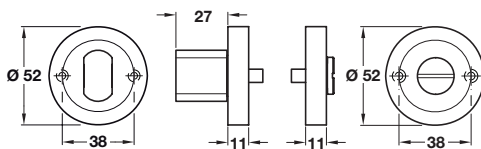

Startec SELMA/DUO/DUKE standard keyway escutcheons, grade 304 stainless steel

- > Grade 304 stainless steel
- > Order qty: 1 pair

Finish
Polished/satin stainless steel

Cat. No.
902.51.319

Startec SELMA/DUO/DUKE profile cylinder escutcheons, grade 304 stainless steel

- > Grade 304 stainless steel
- > Order qty: 1 pair

Finish
Polished/satin stainless steel

Cat. No.
902.52.319

Startec SELMA/DUO/DUKE WC/emergency release and inside turn, grade 304 stainless steel

- > To suit doors 38-48 mm thick
- > 8 mm spindle included
- > Grade 304 stainless steel
- > Order qty: 1 set