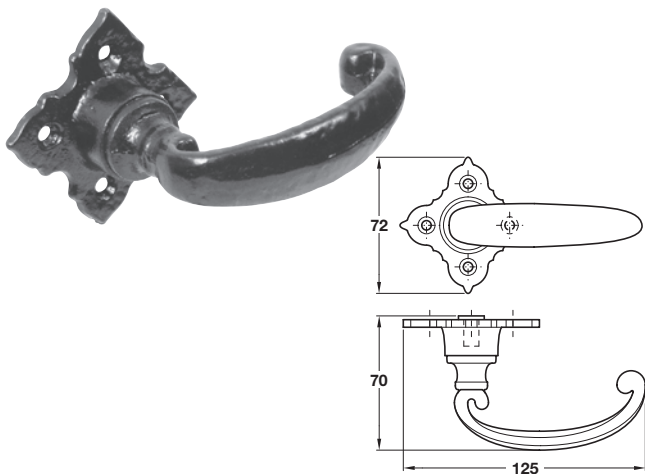

BLACK IRON

A traditional range of black antique finish malleable iron lever handles and accessories.

Kirkpatrick traditional lever handles

- > Pair of lever handles on backplates
- > 8 mm square Pitts spindle
- > Sprung, for use with standard duty followers
- > To suit doors 35-54 mm thick
- > Malleable iron

Finish	Cat. No.
Black antique	900.21.703

Kirkpatrick Escutcheon, standard keyway

- > Face fixing
- > Malleable iron
- > Order qty: 1 pc

Finish	Cat. No.
Black antique	900.51.353

Kirkpatrick Fleur de lys escutcheon, standard keyway

- > Face fixing
- > Malleable iron
- > Order qty: 1 pc

Finish	Cat. No.
Black antique	900.51.783

Kirkpatrick Privacy bolt, with coin release

- > Face fixing
- > No lock required
- > Malleable iron
- > Order qty: 1 set

Finish	Cat. No.
Black antique	900.54.853

Co-ordinating levers on back plates are shown on pages 87-89