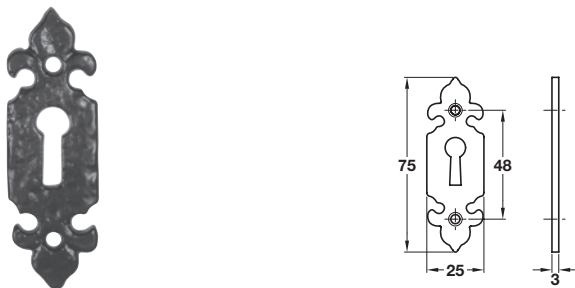

BLACK IRON

A traditional range of black antique finish malleable iron lever handles and accessories.

Kirkpatrick traditional lever handles

- > Pair of lever handles on backplates
- > 8 mm square Pitts spindle
- > Sprung, for use with standard duty followers
- > To suit doors 35-54 mm thick
- > Malleable iron

Finish	Cat. No.
Black antique	900.21.703

Kirkpatrick Escutcheon, standard keyway

- > Face fixing
- > Malleable iron
- > Order qty: 1 pc

Finish	Cat. No.
Black antique	900.51.353

Kirkpatrick Fleur de lys escutcheon, standard keyway

- > Face fixing
- > Malleable iron
- > Order qty: 1 pc

Finish	Cat. No.
Black antique	900.51.783

Kirkpatrick Privacy bolt, with coin release

- > Face fixing
- > No lock required
- > Malleable iron
- > Order qty: 1 set