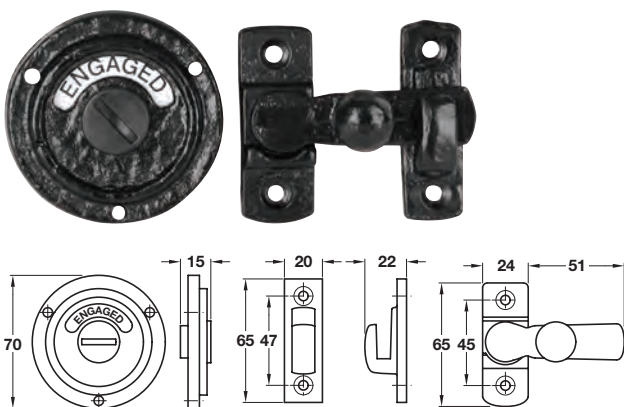

BLACK IRON

A traditional range of black antique finish malleable iron lever handles and accessories.

Kirkpatrick traditional lever handles

- > Pair of lever handles on backplates
- > 8 mm square Pitts spindle
- > Sprung, for use with standard duty followers
- > To suit doors 35-54 mm thick
- > Malleable iron

Finish	Cat. No.
Black antique	900.21.703

Kirkpatrick Escutcheon, standard keyway

- > Face fixing
- > Malleable iron
- > Order qty: 1 pc

Finish	Cat. No.
Black antique	900.51.353

Kirkpatrick Fleur de lys escutcheon, standard keyway

- > Face fixing
- > Malleable iron
- > Order qty: 1 pc

Finish	Cat. No.
Black antique	900.51.783

Kirkpatrick Privacy bolt, with coin release

- > Face fixing
- > No lock required
- > Malleable iron
- > Order qty: 1 set

Finish	Cat. No.
Black antique	900.54.853

Co-ordinating levers on back plates are shown on pages 87-89