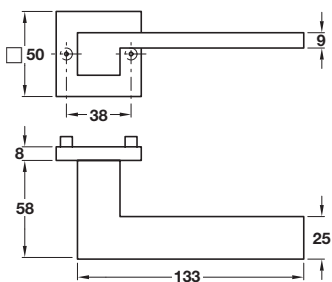

Startec STEALTH lever handles, zinc alloy

- > Pair of lever handles and roses
- > 8 mm spindle included
- > Sprung, for use with heavy duty followers
- > To suit doors 36-47 mm thick
- > Zinc alloy
- > Order qty: 1 pair

Finish	Cat. No.
Polished chrome	901.21.812
PVD Satin nickel	901.21.816

Startec TIRZA lever handles, zinc alloy

- > Pair of lever handles and roses
- > 8 mm spindle included
- > Sprung, for use with heavy duty followers
- > To suit doors 36-47 mm thick
- > Zinc alloy
- > Order qty: 1 pair

Finish	Cat. No.
Polished chrome	901.21.362
PVD Satin nickel	901.21.366

> Co-ordinating escutcheons and WC/emergency release also available see page 67
 > Suitable Startec locks are shown in **Section 5**