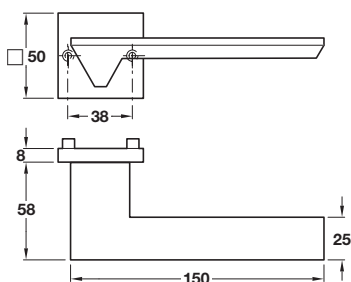

Startec STEALTH lever handles, zinc alloy

- > Pair of lever handles and roses
- > 8 mm spindle included
- > Sprung, for use with heavy duty followers
- > To suit doors 36-47 mm thick
- > Zinc alloy
- > Order qty: 1 pair

Finish	Cat. No.
Polished chrome	901.21.812
PVD Satin nickel	901.21.816

Startec TIRZA lever handles, zinc alloy

- > Pair of lever handles and roses
- > 8 mm spindle included
- > Sprung, for use with heavy duty followers
- > To suit doors 36-47 mm thick
- > Zinc alloy
- > Order qty: 1 pair

Finish	Cat. No.
Polished chrome	901.21.362
PVD Satin nickel	901.21.366

> Co-ordinating escutcheons and WC/emergency release also available see page 67
 > Suitable Startec locks are shown in **Section 5**