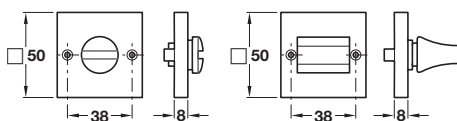

## Startec STEALTH/TIRZA Profile cylinder escutcheons, zinc alloy

- > Zinc alloy
- > Order qty: 1 pair

Finish	Cat. No.
Polished chrome	900.52.382
PVD Satin nickel	900.52.386

## Startec STEALTH/TIRZA WC/emergency release and inside turn, zinc alloy

- > To suit doors 35-44 mm thick
- > 8 mm spindle included
- > Zinc alloy
- > Order qty: 1 set

Finish	Cat. No.
Polished chrome	900.54.382
PVD Satin nickel	900.54.386