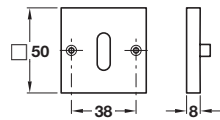

Startec STEALTH/TIRZA Standard keyway escutcheons, zinc alloy

- > Zinc alloy
- > Order qty: 1 pair