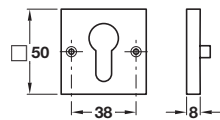

## Startec STEALTH/TIRZA Profile cylinder escutcheons, zinc alloy

- > Zinc alloy
- > Order qty: 1 pair

Finish	Cat. No.
Polished chrome	900.52.382
PVD Satin nickel	900.52.386

## Startec STEALTH/TIRZA WC/emergency release and inside turn, zinc alloy

- > To suit doors 35-44 mm thick
- > 8 mm spindle included
- > Zinc alloy
- > Order qty: 1 set

Finish	Cat. No.
Polished chrome	900.54.382
PVD Satin nickel	900.54.386