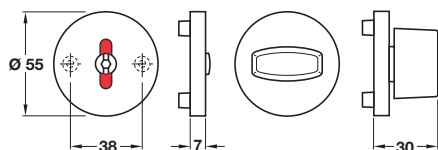

FSB Oval profile cylinder escutcheons, aluminium

- > Aluminium
- > Order fixings separately, see bolt through fixing screws 909.90.746/748
- > Order qty: 1 pair

Finish	Cat. No.
Silver anodised aluminium	904.52.041

FSB WC/emergency release and inside turn, aluminium

- > To suit doors up to 44 mm thick
- > 8 mm spindle included
- > Aluminium
- > Order fixings separately, see bolt through fixing screws 909.90.746/748
- > Order qty: 1 set