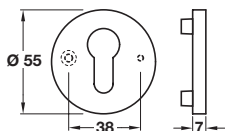

FSB Standard keyway escutcheons, aluminium

- > Aluminium
- > Order fixings separately, see bolt through fixing screws 909.90.746/748
- > Order qty: 1 pair

Finish	Cat. No.
Silver anodised aluminium	904.51.271

FSB Profile cylinder escutcheons, aluminium

- > Aluminium
- > Order fixings separately, see bolt through fixing screws 909.90.746/748
- > Order qty: 1 set

Finish	Cat. No.
Silver anodised aluminium	904.52.021

FSB WC/emergency release and inside turn, aluminium

- > To suit doors up to 44 mm thick
- > 8 mm spindle included
- > Aluminium
- > Order fixings separately, see bolt through fixing screws 909.90.746/748
- > Order qty: 1 set