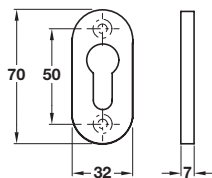

FSB Profile cylinder escutcheons, aluminium

- > Aluminium
- > Order fixings separately, see bolt through fixing screws 909.90.746/748
- > Order qty: 1 set

Finish	Cat. No.
Silver anodised aluminium	904.52.021

FSB Oval profile cylinder escutcheons, aluminium

- > Aluminium
- > Order fixings separately, see bolt through fixing screws 909.90.746/748
- > Order qty: 1 pair

Finish	Cat. No.
Silver anodised aluminium	904.52.041

FSB WC/emergency release and inside turn, aluminium

- > To suit doors up to 44 mm thick
- > 8 mm spindle included
- > Aluminium
- > Order fixings separately, see bolt through fixing screws 909.90.746/748
- > Order qty: 1 set