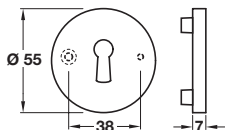

FSB Standard keyway escutcheons, aluminium

- > Aluminium
- > Order fixings separately, see bolt through fixing screws 909.90.746/748
- > Order qty: 1 pair

Finish	Cat. No.
Silver anodised aluminium	904.51.271

FSB Profile cylinder escutcheons, aluminium

- > Aluminium
- > Order fixings separately, see bolt through fixing screws 909.90.746/748
- > Order qty: 1 set

Finish	Cat. No.
Silver anodised aluminium	904.52.021

FSB WC/emergency release and inside turn, aluminium

- > To suit doors up to 44 mm thick
- > 8 mm spindle included
- > Aluminium
- > Order fixings separately, see bolt through fixing screws 909.90.746/748
- > Order qty: 1 set