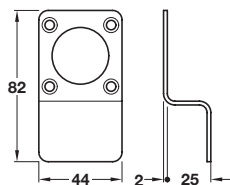

Finish	Cat.No.
Satin stainless steel	902.52.840
Polished stainless steel	902.52.841

Round cylinder pull, stainless steel

- > Cylinder holds pull in place
- > 316 stainless steel
- > Order qty: 1 pc

Finish	Cat. No.
Satin stainless steel	902.56.800
Polished stainless steel	902.56.801

Euro profile cylinder pull, brass

- > Face fixing
- > Brass
- > Order qty: 1 pc

Finish	Cat. No.
Polished brass	901.52.371
Satin chrome	901.52.374
Polished chrome	901.52.372

TOH AH 2016, © Häfele U.K. Ltd 2016. Dimensional data not binding. We reserve the right to alter specifications without notice.