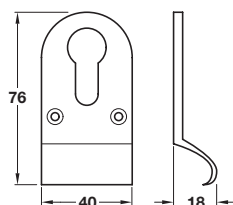

Finish	Cat.No.
Satin stainless steel	902.52.840
Polished stainless steel	902.52.841

Round cylinder pull, stainless steel

- > Cylinder holds pull in place
- > 316 stainless steel
- > Order qty: 1 pc

Finish	Cat. No.
Satin stainless steel	902.56.800
Polished stainless steel	902.56.801

Euro profile cylinder pull, brass

- > Face fixing
- > Brass
- > Order qty: 1 pc

Finish	Cat. No.
Polished brass	901.52.371
Satin chrome	901.52.374
Polished chrome	901.52.372

TOH AH 2016, © Häfele U.K. Ltd 2016. Dimensional data not binding. We reserve the right to alter specifications without notice.