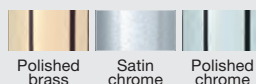

CYLINDER PULLS

Choose from high quality stainless steel, brass or aluminium to suit any exterior door.

2

Door Accessories: Entrance Door Furniture

Euro profile cylinder pull, stainless steel

- > Face fixing
- > 316 stainless steel
- > Order qty: 1 pc

Finish	Cat.No.
Satin stainless steel	902.52.840
Polished stainless steel	902.52.841

Round cylinder pull, stainless steel

- > Cylinder holds pull in place
- > 316 stainless steel
- > Order qty: 1 pc

Finish	Cat. No.
Satin stainless steel	902.56.800
Polished stainless steel	902.56.801

Euro profile cylinder pull, brass

- > Face fixing
- > Brass
- > Order qty: 1 pc

Finish	Cat. No.
Polished brass	901.52.371
Satin chrome	901.52.374
Polished chrome	901.52.372

TOH AH 2016, © Häfele U.K. Ltd 2016. Dimensional data not binding. We reserve the right to alter specifications without notice.