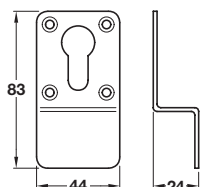

CYLINDER PULLS

Choose from high quality stainless steel, brass or aluminium to suit any exterior door.

2

Door Accessories: Entrance Door Furniture

Euro profile cylinder pull, stainless steel

- > Face fixing
- > 316 stainless steel
- > Order qty: 1 pc

Finish	Cat.No.
Satin stainless steel	902.52.840
Polished stainless steel	902.52.841

Round cylinder pull, stainless steel

- > Cylinder holds pull in place
- > 316 stainless steel
- > Order qty: 1 pc

Finish	Cat. No.
Satin stainless steel	902.56.800
Polished stainless steel	902.56.801

Euro profile cylinder pull, brass

- > Face fixing
- > Brass
- > Order qty: 1 pc

Finish	Cat. No.
Polished brass	901.52.371
Satin chrome	901.52.374
Polished chrome	901.52.372

TOH AH 2016, © Häfele U.K. Ltd 2016. Dimensional data not binding. We reserve the right to alter specifications without notice.