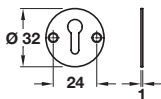

Covered escutcheon, standard keyway, brass

- > Face fixing
- > Brass
- > Order qty: 1 pc

| Finish | Cat. No. |
|-----------------|------------|
| Polished brass | 901.51.101 |
| Polished chrome | 901.51.102 |
| Satin nickel | 904.51.496 |

Standard keyway escutcheon, without cover

- > Brass
- > Order qty: 1 pc

| Finish | Cat. No. |
|--------------|------------|
| Satin chrome | 900.52.754 |

Standard keyway escutcheon, with cover

- > Brass
- > Order qty: 1 pc

| Finish | Cat. No. |
|--------------|------------|
| Satin chrome | 900.52.744 |

TOH AH 2016, © Häfele U.K. Ltd 2016. Dimensional data not binding. We reserve the right to alter specifications without notice.