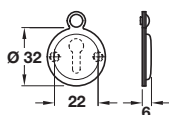

Covered escutcheon, standard keyway, brass

- > Face fixing
- > Brass
- > Order qty: 1 pc

| Finish | Cat. No. |
|-----------------|------------|
| Polished brass | 901.51.101 |
| Polished chrome | 901.51.102 |
| Satin nickel | 904.51.496 |

Standard keyway escutcheon, without cover

- > Brass
- > Order qty: 1 pc

| Finish | Cat. No. |
|--------------|------------|
| Satin chrome | 900.52.754 |

Standard keyway escutcheon, with cover

- > Brass
- > Order qty: 1 pc

| Finish | Cat. No. |
|--------------|------------|
| Satin chrome | 900.52.744 |

TOH AH 2016, © Häfele U.K. Ltd 2016. Dimensional data not binding. We reserve the right to alter specifications without notice.