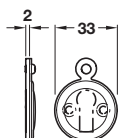

ESCUTCHEONS

Brass escutcheons with or without cover.

Door Accessories: Entrance Door Furniture

2

Plain escutcheon, standard keyway, brass

- > Face fixing
- > Brass
- > Order qty: 1 pc

| Finish | Cat. No. |
|-----------------|------------|
| Polished brass | 901.51.091 |
| Polished chrome | 901.51.092 |
| Satin nickel | 904.51.486 |

Covered escutcheon, standard keyway, brass

- > Face fixing
- > Brass
- > Order qty: 1 pc

| Finish | Cat. No. |
|-----------------|------------|
| Polished brass | 901.51.101 |
| Polished chrome | 901.51.102 |
| Satin nickel | 904.51.496 |

Standard keyway escutcheon, without cover

- > Brass
- > Order qty: 1 pc

| Finish | Cat. No. |
|--------------|------------|
| Satin chrome | 900.52.754 |

Standard keyway escutcheon, with cover

- > Brass
- > Order qty: 1 pc

| Finish | Cat. No. |
|--------------|------------|
| Satin chrome | 900.52.744 |

TOH AH 2016, © Häfele U.K. Ltd 2016. Dimensional data not binding. We reserve the right to alter specifications without notice.