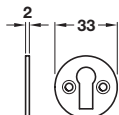

ESCUTCHEONS

Brass escutcheons with or without cover.

Door Accessories: Entrance Door Furniture

2

Plain escutcheon, standard keyway, brass

- > Face fixing
- > Brass
- > Order qty: 1 pc

| Finish | Cat. No. |
|-----------------|------------|
| Polished brass | 901.51.091 |
| Polished chrome | 901.51.092 |
| Satin nickel | 904.51.486 |

Covered escutcheon, standard keyway, brass

- > Face fixing
- > Brass
- > Order qty: 1 pc

| Finish | Cat. No. |
|-----------------|------------|
| Polished brass | 901.51.101 |
| Polished chrome | 901.51.102 |
| Satin nickel | 904.51.496 |

| Finish | Cat. No. |
|--------------|------------|
| Satin chrome | 900.52.744 |

TOH AH 2016, © Häfele U.K. Ltd 2016. Dimensional data not binding. We reserve the right to alter specifications without notice.