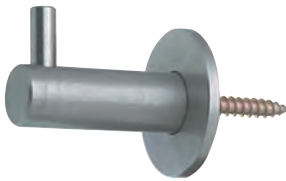

Buffered hat and coat hook

- > Face fixing
- > Grade 316 stainless steel
- > Order qty: 1 pc

Finish	Cat. No.
Satin stainless steel	843.84.060

Coat hook

- > Concealed fixing
- > Grade 316 stainless steel
- > Order qty: 1 pc

Finish	Cat. No.
Satin stainless steel	842.48.070
Polished stainless steel	842.48.075

Buffered coat hook

- > Concealed fixing
- > Grade 316 stainless steel
- > Order qty: 1 pc

Finish	Cat. No.
Satin stainless steel	842.48.071