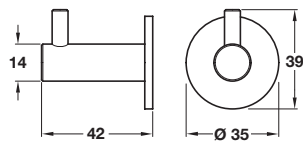

Buffered hat and coat hook

- > Face fixing
- > Grade 316 stainless steel
- > Order qty: 1 pc

Finish	Cat. No.
Satin stainless steel	843.84.060

Coat hook

- > Concealed fixing
- > Grade 316 stainless steel
- > Order qty: 1 pc