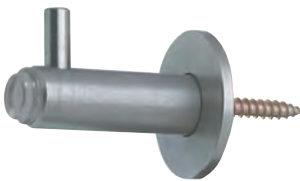

Buffered hat and coat hook

- > Face fixing
- > Grade 316 stainless steel
- > Order qty: 1 pc

Finish	Cat. No.
Satin stainless steel	843.84.060

Coat hook

- > Concealed fixing
- > Grade 316 stainless steel
- > Order qty: 1 pc

Finish	Cat. No.
Satin stainless steel	842.48.070
Polished stainless steel	842.48.075

Buffered coat hook

- > Concealed fixing
- > Grade 316 stainless steel
- > Order qty: 1 pc

Finish	Cat. No.
Satin stainless steel	842.48.071