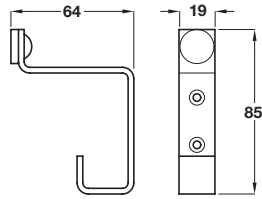

Buffered hat and coat hook

- > Face fixing
- > Grade 316 stainless steel
- > Order qty: 1 pc

Finish	Cat. No.
Satin stainless steel	843.84.060

Coat hook

- > Concealed fixing
- > Grade 316 stainless steel
- > Order qty: 1 pc

Finish	Cat. No.
Satin stainless steel	842.48.070
Polished stainless steel	842.48.075

Buffered coat hook

- > Concealed fixing
- > Grade 316 stainless steel
- > Order qty: 1 pc

Finish	Cat. No.
Satin stainless steel	842.48.071