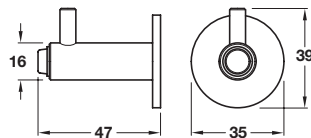

Buffered hat and coat hook

- > Face fixing
- > Grade 316 stainless steel
- > Order qty: 1 pc

Finish	Cat. No.
Satin stainless steel	843.84.060

Coat hook

- > Concealed fixing
- > Grade 316 stainless steel
- > Order qty: 1 pc

Finish	Cat. No.
Satin stainless steel	842.48.070
Polished stainless steel	842.48.075

Buffered coat hook

- > Concealed fixing
- > Grade 316 stainless steel
- > Order qty: 1 pc

Finish	Cat. No.
Satin stainless steel	842.48.071