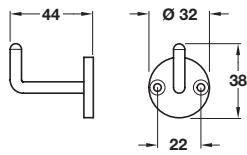

Coat hook

- > Face fixing
- > Stainless steel
- > Order qty: 1 pc

Finish
Satin stainless steel

Cat. No.
843.90.055

Coat hook

- > Face fixing
- > Stainless steel
- > Order qty: 1 pc

Finish
Satin stainless steel