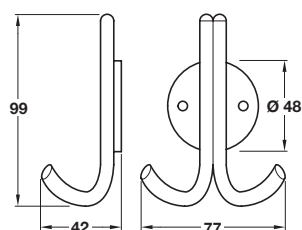

Coat hook

- > Face fixing
- > Stainless steel
- > Order qty: 1 pc

Finish
Satin stainless steel

Cat. No.
843.90.055

Coat hook

- > Face fixing
- > Stainless steel
- > Order qty: 1 pc

Finish
Satin stainless steel

Cat. No.
843.84.050

Coat hook

- > Face fixing
- > Stainless steel
- > Order qty: 1 pc

Finish
Satin stainless steel

Cat. No.
842.32.075