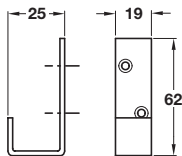

Coat hook

- > Face fixing
- > Stainless steel
- > Order qty: 1 pc

Finish
Satin stainless steel

Cat. No.
843.90.055

Coat hook

- > Face fixing
- > Stainless steel
- > Order qty: 1 pc

Finish
Satin stainless steel