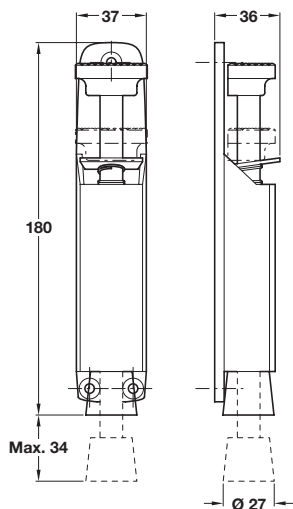

Foot operated door holder

- > To operate, depress pad
- > To release, depress lower lever
- > Max. throw 30 mm
- > Zinc alloy case, steel rod, rubber stopper
- > Order qty: 1 pc

Finish	Cat. No.
Polished chrome	938.49.042
Satin chrome	938.49.044
Polished brass	938.49.048

Foot operated door holder

- > To operate, depress pad
- > To release, depress lower lever
- > Max. throw 34 mm
- > Zinc alloy case, steel rod, rubber stopper
- > Order qty: 1 pc

Finish	Cat. No.
Satin chrome	938.49.054

TOH AH 2016, © Hafele U.K. Ltd 2016. Dimensional data not binding. We reserve the right to alter specifications without notice.