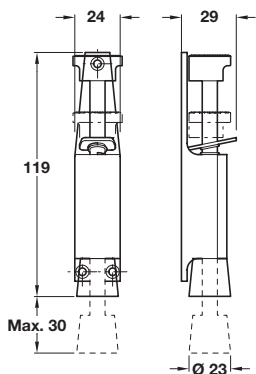

Foot operated door holder

- > To operate, depress pad
- > To release, depress lower lever
- > Max. throw 30 mm
- > Zinc alloy case, steel rod, rubber stopper
- > Order qty: 1 pc

Finish	Cat. No.
Polished chrome	938.49.042
Satin chrome	938.49.044
Polished brass	938.49.048

Foot operated door holder

- > To operate, depress pad
- > To release, depress lower lever
- > Max. throw 34 mm
- > Zinc alloy case, steel rod, rubber stopper
- > Order qty: 1 pc

Finish	Cat. No.
Satin chrome	938.49.054

TOH AH 2016, © Hafele U.K. Ltd 2016. Dimensional data not binding. We reserve the right to alter specifications without notice.