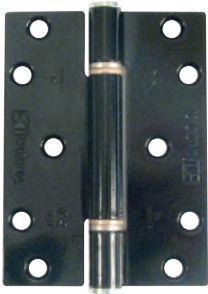

HI-LOAD Steel 3 knuckle fixed pin butt hinge, 100 x 88 mm

- > Maximum adjusted door weight 120 kg
- > Minimum door thickness 44 mm
- > Square and radius corners
- > Maintenance free carbon steel/bronze flanged bushes
- > Mild steel
- > Order qty: 1 pc

Finish	Square corners	Radius corners
Bright zinc	926.88.005	926.88.235
Electro brassed	926.88.009	-

HI-LOAD Steel 3 knuckle fixed pin colour coated butt hinge, 100 x 75 mm

- > Maximum adjusted door weight 80 kg
- > Minimum door thickness 35 mm
- > M5 x 30 mm wood screws included
- > Maintenance free carbon steel/bronze flanged bushes
- > Colour coated mild steel
- > Order qty: 1 pc

Finish	Cat. No.
Black	926.88.113
White	926.88.119