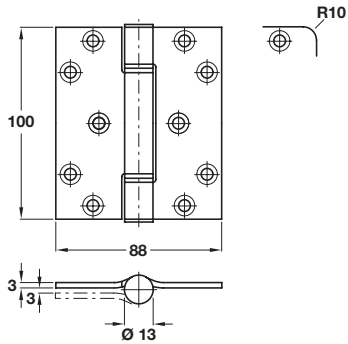

HI-LOAD Steel 3 knuckle fixed pin butt hinge, 100 x 88 mm

- > Maximum adjusted door weight 120 kg
- > Minimum door thickness 44 mm
- > Square and radius corners
- > Maintenance free carbon steel/bronze flanged bushes
- > Mild steel
- > Order qty: 1 pc

Finish	Square corners	Radius corners
Bright zinc	926.88.005	926.88.235
Electro brassed	926.88.009	-

HI-LOAD Steel 3 knuckle fixed pin colour coated butt hinge, 100 x 75 mm

- > Maximum adjusted door weight 80 kg
- > Minimum door thickness 35 mm
- > M5 x 30 mm wood screws included
- > Maintenance free carbon steel/bronze flanged bushes
- > Colour coated mild steel
- > Order qty: 1 pc