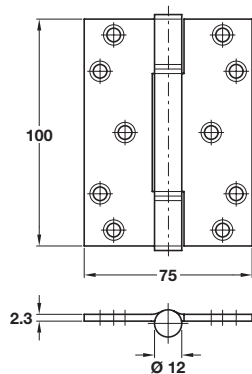

HI-LOAD Steel 3 knuckle fixed pin butt hinge, 100 x 88 mm

- > Maximum adjusted door weight 120 kg
- > Minimum door thickness 44 mm
- > Square and radius corners
- > Maintenance free carbon steel/bronze flanged bushes
- > Mild steel
- > Order qty: 1 pc

Finish	Square corners	Radius corners
Bright zinc	926.88.005	926.88.235
Electro brassed	926.88.009	-

HI-LOAD Steel 3 knuckle fixed pin colour coated butt hinge, 100 x 75 mm

- > Maximum adjusted door weight 80 kg
- > Minimum door thickness 35 mm
- > M5 x 30 mm wood screws included
- > Maintenance free carbon steel/bronze flanged bushes
- > Colour coated mild steel
- > Order qty: 1 pc