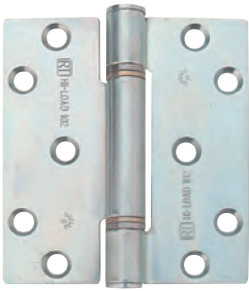

HI-LOAD Steel 3 knuckle fixed pin butt hinge, 100 x 88 mm

- > Maximum adjusted door weight 120 kg
- > Minimum door thickness 44 mm
- > Square and radius corners
- > Maintenance free carbon steel/bronze flanged bushes
- > Mild steel
- > Order qty: 1 pc

Finish	Square corners	Radius corners
Bright zinc	926.88.005	926.88.235
Electro brassed	926.88.009	-

HI-LOAD Steel 3 knuckle fixed pin colour coated butt hinge, 100 x 75 mm

- > Maximum adjusted door weight 80 kg
- > Minimum door thickness 35 mm
- > M5 x 30 mm wood screws included
- > Maintenance free carbon steel/bronze flanged bushes
- > Colour coated mild steel
- > Order qty: 1 pc

Finish	Cat. No.
Black	926.88.113
White	926.88.119