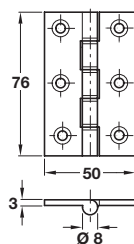

Brass DPBW butt hinge, 76 x 51 mm

- > Maximum adjusted door weight 40 kg
- > Double phosphor bronze washers and brass pins
- > Ø 8 mm or Ø 9 mm knuckle
- > Fixing screws are included, except marked*
- > Extruded brass
- > Order qty: 1 pc

Finish	Cat. No.
Ø 9 mm knuckle	
Self colour	921.08.005*
Polished brass	926.90.058
Polished chrome	926.90.052
Ø 8 mm knuckle	
Imitation antique bronze	926.23.410
Satin nickel	926.23.471

Brass DPBW butt hinge, 76 x 50 mm

- > Maximum adjusted door weight 40 kg
- > Double phosphor bronze washers and brass pin
- > Ø 8 mm knuckle
- > Order fixing screws separately
- > Extruded brass
- > Order qty: 1 pc

Finish	Cat. No.
Polished brass	926.92.148
Polished chrome	926.92.142
Satin chrome	926.92.144

TCH AH 2016, © Häfele U.K. Ltd 2016. Dimensional data not binding. We reserve the right to alter specifications without notice.

PAGE AMENDED
07.08.17/2

SALES DEPARTMENT 0800 171 2909

TECHNICAL SUPPORT 0800 171 2908