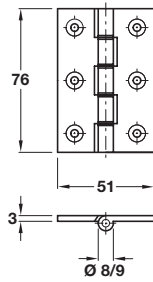

Brass DPBW butt hinge, 76 x 51 mm

- > Maximum adjusted door weight 40 kg
- > Double phosphor bronze washers and brass pins
- > Ø 8 mm or Ø 9 mm knuckle
- > Fixing screws are included, except marked*
- > Extruded brass
- > Order qty: 1 pc

Finish	Cat. No.
Ø 9 mm knuckle	
Self colour	921.08.005*
Polished brass	926.90.058
Polished chrome	926.90.052
Ø 8 mm knuckle	
Imitation antique bronze	926.23.410
Satin nickel	926.23.471

Brass DPBW butt hinge, 76 x 50 mm

- > Maximum adjusted door weight 40 kg
- > Double phosphor bronze washers and brass pin
- > Ø 8 mm knuckle
- > Order fixing screws separately
- > Extruded brass
- > Order qty: 1 pc

Finish	Cat. No.
Polished brass	926.92.148
Polished chrome	926.92.142
Satin chrome	926.92.144

TCH AH 2016, © Häfele U.K. Ltd 2016. Dimensional data not binding. We reserve the right to alter specifications without notice.

PAGE AMENDED
07.08.17/2

SALES DEPARTMENT 0800 171 2909

TECHNICAL SUPPORT 0800 171 2908