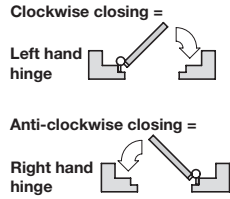

Brass rising butt hinge, 75 x 65 mm

- > Not suitable for fire door applications
- > Handed - specify clockwise or anti-clockwise closing
- > Maximum adjusted door weight 45 kg
- > Hinge rises 6 mm at 90°
- > Door closes on release
- > Galvanised steel pin and galvanised plated cam
- > Brass
- > Order qty: 1 pc

Closing direction	Polished brass	Satin chrome
Clockwise	926.26.580	926.26.541
Anti-clockwise	926.26.480	-

! Only 2 hinges per door leaf are required

Lift off hinge, 76 x 41 mm

- > Handed - specify clockwise or anti-clockwise closing
- > With brass pin
- > Order fixing screws separately
- > Brass
- > Order qty: 1 pc

Closing direction	Polished brass
Clockwise	321.59.813
Anti-clockwise	321.59.803

TOH AH 2016, © Häfele U.K. Ltd 2016. Dimensional data not binding. We reserve the right to alter specifications without notice.