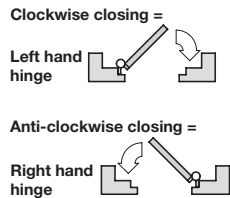

Brass rising butt hinge, 75 x 65 mm

- > Not suitable for fire door applications
- > Handed - specify clockwise or anti-clockwise closing
- > Maximum adjusted door weight 45 kg
- > Hinge rises 6 mm at 90°
- > Door closes on release
- > Galvanised steel pin and galvanised plated cam
- > Brass
- > Order qty: 1 pc

Closing direction	Polished brass	Satin chrome
Clockwise	926.26.580	926.26.541
Anti-clockwise	926.26.480	-

! Only 2 hinges per door leaf are required

Lift off hinge, 76 x 41 mm

- > Handed - specify clockwise or anti-clockwise closing
- > With brass pin
- > Order fixing screws separately
- > Brass
- > Order qty: 1 pc

Closing direction	Polished brass
Clockwise	321.59.813
Anti-clockwise	321.59.803

TOH AH 2016, © Häfele U.K. Ltd 2016. Dimensional data not binding. We reserve the right to alter specifications without notice.