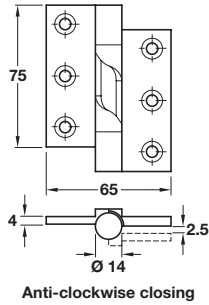

Brass rising butt hinge, 75 x 65 mm

- > Not suitable for fire door applications
- > Handed - specify clockwise or anti-clockwise closing
- > Maximum adjusted door weight 45 kg
- > Hinge rises 6 mm at 90°
- > Door closes on release
- > Galvanised steel pin and galvanised plated cam
- > Brass
- > Order qty: 1 pc

Closing direction	Polished brass	Satin chrome
Clockwise	926.26.580	926.26.541
Anti-clockwise	926.26.480	-

! Only 2 hinges per door leaf are required

Lift off hinge, 76 x 41 mm

- > Handed - specify clockwise or anti-clockwise closing
- > With brass pin
- > Order fixing screws separately
- > Brass
- > Order qty: 1 pc

Closing direction	Polished brass
Clockwise	321.59.813
Anti-clockwise	321.59.803

TOH AH 2016, © Häfele U.K. Ltd 2016. Dimensional data not binding. We reserve the right to alter specifications without notice.