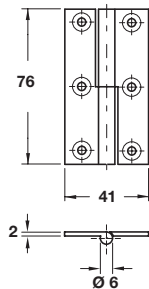

Brass rising butt hinge, 75 x 65 mm

- > Not suitable for fire door applications
- > Handed - specify clockwise or anti-clockwise closing
- > Maximum adjusted door weight 45 kg
- > Hinge rises 6 mm at 90°
- > Door closes on release
- > Galvanised steel pin and galvanised plated cam
- > Brass
- > Order qty: 1 pc

Closing direction	Polished brass	Satin chrome
Clockwise	926.26.580	926.26.541
Anti-clockwise	926.26.480	-

! Only 2 hinges per door leaf are required

Lift off hinge, 76 x 41 mm

- > Handed - specify clockwise or anti-clockwise closing
- > With brass pin
- > Order fixing screws separately
- > Brass
- > Order qty: 1 pc

Closing direction	Polished brass
Clockwise	321.59.813
Anti-clockwise	321.59.803

TOH AH 2016, © Häfele U.K. Ltd 2016. Dimensional data not binding. We reserve the right to alter specifications without notice.