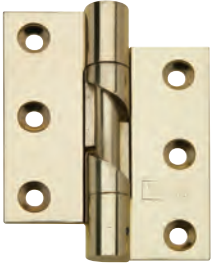

Brass rising butt hinge, 75 x 65 mm

- > Not suitable for fire door applications
- > Handed - specify clockwise or anti-clockwise closing
- > Maximum adjusted door weight 45 kg
- > Hinge rises 6 mm at 90°
- > Door closes on release
- > Galvanised steel pin and galvanised plated cam
- > Brass
- > Order qty: 1 pc

Closing direction	Polished brass	Satin chrome
Clockwise	926.26.580	926.26.541
Anti-clockwise	926.26.480	-

! Only 2 hinges per door leaf are required

Lift off hinge, 76 x 41 mm

- > Handed - specify clockwise or anti-clockwise closing
- > With brass pin
- > Order fixing screws separately
- > Brass
- > Order qty: 1 pc

Closing direction	Polished brass
Clockwise	321.59.813
Anti-clockwise	321.59.803

TOH AH 2016, © Häfele U.K. Ltd 2016. Dimensional data not binding. We reserve the right to alter specifications without notice.