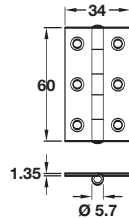

Narrow butt hinge, 60 x 34 mm

- > Riveted pin
- > Galvanized steel
- > Order qty: 1 pc

Finish
Galvanized steel

Cat. No.
354.01.942

Steel butt hinge, 75 x 49 mm

- > Unwashed, with fixed pin
- > Steel
- > Order fixings separately
- > Order qty: 1 pc

Finish
Zinc-plated

Cat. No.
354.40.904

RELATED PRODUCTS

Push plate, with radius corners

Door protection plate from our grade 304 range.

- > Product shown is **987.14.830**
- > For full details see **Section 2** page **121**