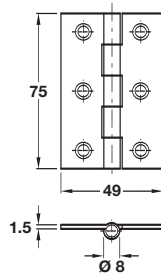

Narrow butt hinge, 60 x 34 mm

- > Riveted pin
- > Galvanized steel
- > Order qty: 1 pc

Finish
Galvanized steel

Cat. No.
354.01.942

Steel butt hinge, 75 x 49 mm

- > Unwashed, with fixed pin
- > Steel
- > Order fixings separately
- > Order qty: 1 pc

Finish
Zinc-plated

Cat. No.
354.40.904

RELATED PRODUCTS

Push plate, with radius corners

Door protection plate from our grade 304 range.

- > Product shown is **987.14.830**
- > For full details see **Section 2** page **121**