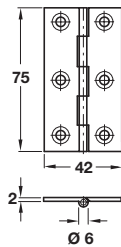

Broad style hinge, 64 x 35 mm

- > With brass pin
- > Brass
- > Order fixing screws separately
- > Order qty: 1 pc

Finish	Cat. No.
Self colour	354.19.026
Polished brass	354.19.820
Polished chrome	354.19.220
Satin chrome	354.19.426
Black	354.19.326*
Imitation antique bronze	354.19.120*
Copper	354.19.925*
Pewter	354.19.926
Antique brass	354.19.129*
Polished nickel	354.19.729*
Copper bronze	354.19.029*

Brass broad style hinge, 75 x 42 mm

- > With brass pin
- > Brass
- > Order fixing screws separately
- > Order qty: 1 pc

Finish	Cat. No.
Self colour	354.19.030
Polished brass	354.19.830
Polished chrome	354.19.230
Black	354.19.330*
Imitation bronze metal antique	354.19.130*
Copper	354.19.930*
Antique brass	354.19.131*
Polished nickel	354.19.731*
Copper bronze	354.19.031*