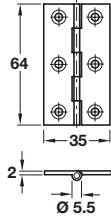

Broad style hinge, 64 x 35 mm

- > With brass pin
- > Brass
- > Order fixing screws separately
- > Order qty: 1 pc

Finish	Cat. No.
Self colour	354.19.026
Polished brass	354.19.820
Polished chrome	354.19.220
Satin chrome	354.19.426
Black	354.19.326*
Imitation antique bronze	354.19.120*
Copper	354.19.925*
Pewter	354.19.926
Antique brass	354.19.129*
Polished nickel	354.19.729*
Copper bronze	354.19.029*

Brass broad style hinge, 75 x 42 mm

- > With brass pin
- > Brass
- > Order fixing screws separately
- > Order qty: 1 pc

Finish	Cat. No.
Self colour	354.19.030
Polished brass	354.19.830
Polished chrome	354.19.230
Black	354.19.330*
Imitation bronze metal antique	354.19.130*
Copper	354.19.930*
Antique brass	354.19.131*
Polished nickel	354.19.731*
Copper bronze	354.19.031*