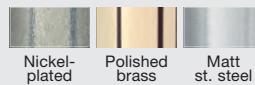

Startec double action spring hinge, 97 x 50 mm

- > For door thickness 18 - 25 mm
- > Max. door width 600 mm
- > Max. door height 1800 mm
- > Max. door weight 15 kg
- > Order fixing screws separately
- > Steel or stainless steel
- > Order qty: 1 pair

{Finish	Cat. No.
Nickel-plated steel	927.01.070
Polished brass-plated steel	927.01.081
Matt stainless steel	927.01.003

Startec double action spring hinge, 122 x 54 mm

- > For door thickness 25 - 30 mm
- > Max. door width 700 mm
- > Max. door height 1900 mm
- > Max. door weight 22 kg
- > Order fixing screws separately
- > Steel or stainless steel
- > Order qty: 1 pair

{Finish	Cat. No.
Nickel plated steel	927.01.170
Brass plated polished steel	927.01.181
Matt stainless steel	927.01.103