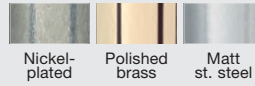

Startec double action spring hinge, 97 x 50 mm

- > For door thickness 18 - 25 mm
- > Max. door width 600 mm
- > Max. door height 1800 mm
- > Max. door weight 15 kg
- > Order fixing screws separately
- > Steel or stainless steel
- > Order qty: 1 pair

{Finish	Cat. No.
Nickel-plated steel	927.01.070
Polished brass-plated steel	927.01.081
Matt stainless steel	927.01.003

Startec double action spring hinge, 122 x 54 mm

- > For door thickness 25 - 30 mm
- > Max. door width 700 mm
- > Max. door height 1900 mm
- > Max. door weight 22 kg
- > Order fixing screws separately
- > Steel or stainless steel
- > Order qty: 1 pair

{Finish	Cat. No.
Nickel plated steel	927.01.170
Brass plated polished steel	927.01.181
Matt stainless steel	927.01.103