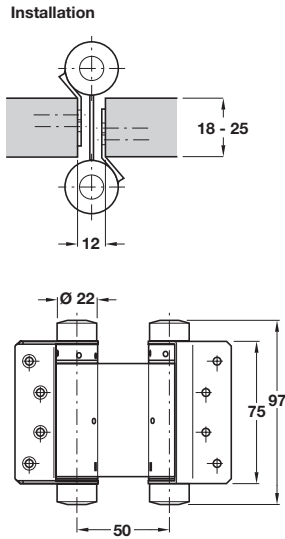

Startec double action spring hinge, 97 x 50 mm

- > For door thickness 18 - 25 mm
- > Max. door width 600 mm
- > Max. door height 1800 mm
- > Max. door weight 15 kg
- > Order fixing screws separately
- > Steel or stainless steel
- > Order qty: 1 pair

{Finish	Cat. No.
Nickel-plated steel	927.01.070
Polished brass-plated steel	927.01.081
Matt stainless steel	927.01.003

Startec double action spring hinge, 122 x 54 mm

- > For door thickness 25 - 30 mm
- > Max. door width 700 mm
- > Max. door height 1900 mm
- > Max. door weight 22 kg
- > Order fixing screws separately
- > Steel or stainless steel
- > Order qty: 1 pair