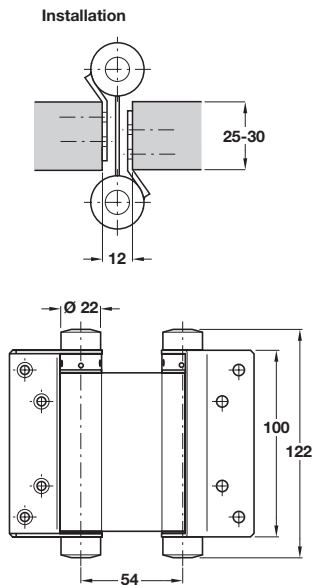

Startec double action spring hinge, 97 x 50 mm

- > For door thickness 18 - 25 mm
- > Max. door width 600 mm
- > Max. door height 1800 mm
- > Max. door weight 15 kg
- > Order fixing screws separately
- > Steel or stainless steel
- > Order qty: 1 pair

{Finish	Cat. No.
Nickel-plated steel	927.01.070
Polished brass-plated steel	927.01.081
Matt stainless steel	927.01.003

Startec double action spring hinge, 122 x 54 mm

- > For door thickness 25 - 30 mm
- > Max. door width 700 mm
- > Max. door height 1900 mm
- > Max. door weight 22 kg
- > Order fixing screws separately
- > Steel or stainless steel
- > Order qty: 1 pair