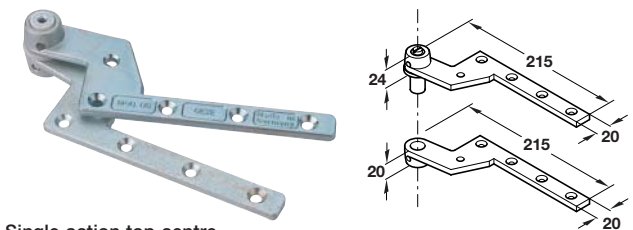

Geze Double action bottom strap

- > To suit timber and metal doors
- > Fixings not included; ensure fixings are suitable for purpose and substrate
- > Drop forged steel
- > Order qty: 1 pc

Finish	Cat. No.
Zinc-plated	932.10.270

Geze Single action top centre

Single action top centre

Cover caps

- > To suit timber and metal doors
- > Unhanded
- > Fixings not included; ensure fixings are suitable for purpose and substrate
- > Drop forged steel top centre, aluminium cover caps
- > Order 1x pair cover caps separately
- > Order qty: 1 pc

Finish	Cat. No.
Single action top centre	
Zinc-plated	932.10.420
Cover caps	
Satin stainless steel	932.10.520

Geze Single action bottom strap

Single action top centre

Left hand cover cap shown

- > To suit timber and metal doors
- > Unhanded
- > Fixings not included; ensure fixings are suitable for purpose and substrate
- > Drop forged steel top centre, aluminium cover caps
- > Order 1x left or 1x right cover cap separately, fixings included
- > Order qty: 1 pc

Finish	Cat. No.	
Single action top centre		
Zinc-plated	932.10.200	
Cover caps	Left hand	Right hand
Satin stainless steel	932.10.510	932.10.500

Geze Extended interlock spindle

- > To suit floor springs
- > Extended flat cone included
- > Hardened steel
- > Order qty: 1 pc