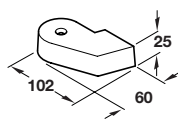

Finish	Cat. No.
Single action top centre	
Zinc-plated	932.10.420
Cover caps	
Satin stainless steel	932.10.520

Geze Single action bottom strap

Single action top centre

Left hand cover cap shown

- > To suit timber and metal doors
- > Unhanded
- > Fixings not included; ensure fixings are suitable for purpose and substrate
- > Drop forged steel top centre, aluminium cover caps
- > Order 1x left or 1x right cover cap separately, fixings included
- > Order qty: 1 pc

Size	Cat. No.
10.1 mm	932.10.700
15.1 mm	932.10.703
20.1 mm	932.10.705
25.1 mm	932.10.706

TCH AH 2016. © Häfele U.K. Ltd 2016. Dimensional data not binding. We reserve the right to alter specifications without notice.