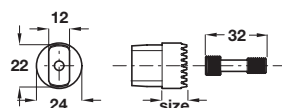

Finish	Cat. No.
Single action top centre	
Zinc-plated	932.10.420
Cover caps	
Satin stainless steel	932.10.520

Geze Single action bottom strap

Single action top centre

Left hand cover cap shown

- > To suit timber and metal doors
- > Unhanded
- > Fixings not included; ensure fixings are suitable for purpose and substrate
- > Drop forged steel top centre, aluminium cover caps
- > Order 1x left or 1x right cover cap separately, fixings included
- > Order qty: 1 pc

Finish	Cat. No.	
Single action top centre		
Zinc-plated	932.10.200	
Cover caps	Left hand	Right hand
Satin stainless steel	932.10.510	932.10.500

Geze Extended interlock spindle

- > To suit floor springs
- > Extended flat cone included
- > Hardened steel
- > Order qty: 1 pc

Size	Cat. No.
10.1 mm	932.10.700
15.1 mm	932.10.703
20.1 mm	932.10.705
25.1 mm	932.10.706

TCH AH 2016. © Häfele U.K. Ltd 2016. Dimensional data not binding. We reserve the right to alter specifications without notice.