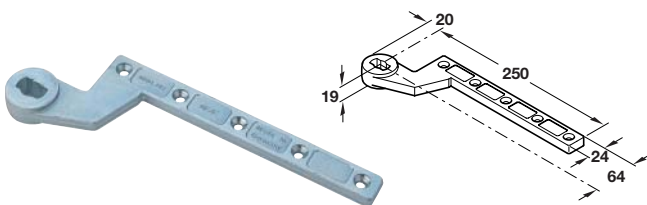

Geze Double action bottom strap

- > To suit timber and metal doors
- > Fixings not included; ensure fixings are suitable for purpose and substrate
- > Drop forged steel
- > Order qty: 1 pc

Finish	Cat. No.
Zinc-plated	932.10.270

Geze Single action top centre

Single action top centre

Cover caps

- > To suit timber and metal doors
- > Unhanded
- > Fixings not included; ensure fixings are suitable for purpose and substrate
- > Drop forged steel top centre, aluminium cover caps
- > Order 1x pair cover caps separately
- > Order qty: 1 pc

Finish	Cat. No.
Single action top centre	
Zinc-plated	932.10.420
Cover caps	
Satin stainless steel	932.10.520

Geze Single action bottom strap

Single action top centre

Left hand cover cap shown

- > To suit timber and metal doors
- > Unhanded
- > Fixings not included; ensure fixings are suitable for purpose and substrate
- > Drop forged steel top centre, aluminium cover caps
- > Order 1x left or 1x right cover cap separately, fixings included
- > Order qty: 1 pc

Finish	Cat. No.	
Single action top centre		
Zinc-plated	932.10.200	
Cover caps	Left hand	Right hand
Satin stainless steel	932.10.510	932.10.500

Geze Extended interlock spindle

- > To suit floor springs
- > Extended flat cone included
- > Hardened steel
- > Order qty: 1 pc