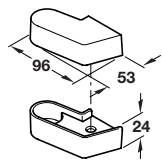

- > To suit timber and metal doors
- > Unhanded
- > Fixings not included; ensure fixings are suitable for purpose and substrate
- > Drop forged steel top centre, aluminium cover caps
- > Order 1x pair cover caps separately
- > Order qty: 1 pc

Finish	Cat. No.
Single action top centre	
Zinc-plated	932.10.420
Cover caps	
Satin stainless steel	932.10.520