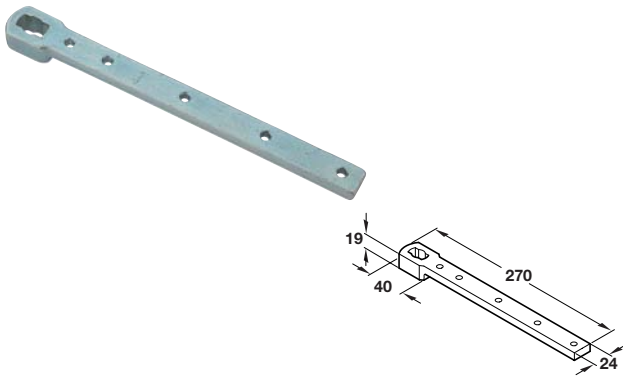

Geze Double action bottom strap

- > To suit timber and metal doors
- > Fixings not included; ensure fixings are suitable for purpose and substrate
- > Drop forged steel
- > Order qty: 1 pc

Finish	Cat. No.
Zinc-plated	932.10.270

Geze Single action top centre

Single action top centre

Cover caps

- > To suit timber and metal doors
- > Unhanded
- > Fixings not included; ensure fixings are suitable for purpose and substrate
- > Drop forged steel top centre, aluminium cover caps
- > Order 1x pair cover caps separately
- > Order qty: 1 pc

Finish	Cat. No.
Single action top centre	
Zinc-plated	932.10.420
Cover caps	
Satin stainless steel	932.10.520

Geze Single action bottom strap

Single action top centre

Left hand cover cap shown

- > To suit timber and metal doors
- > Unhanded
- > Fixings not included; ensure fixings are suitable for purpose and substrate
- > Drop forged steel top centre, aluminium cover caps
- > Order 1x left or 1x right cover cap separately, fixings included
- > Order qty: 1 pc

Finish	Cat. No.	
Single action top centre		
Zinc-plated	932.10.200	
Cover caps	Left hand	Right hand
Satin stainless steel	932.10.510	932.10.500

Geze Extended interlock spindle

- > To suit floor springs
- > Extended flat cone included
- > Hardened steel
- > Order qty: 1 pc