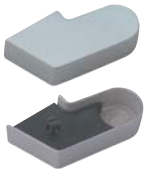

Geze Double action bottom strap

- > To suit timber and metal doors
- > Fixings not included; ensure fixings are suitable for purpose and substrate
- > Drop forged steel
- > Order qty: 1 pc

Finish	Cat. No.
Zinc-plated	932.10.270

Geze Single action top centre

Single action top centre

Cover caps

- > To suit timber and metal doors
- > Unhanded
- > Fixings not included; ensure fixings are suitable for purpose and substrate
- > Drop forged steel top centre, aluminium cover caps
- > Order 1x pair cover caps separately
- > Order qty: 1 pc

Finish	Cat. No.
Single action top centre	
Zinc-plated	932.10.420
Cover caps	
Satin stainless steel	932.10.520

Geze Single action bottom strap

Single action top centre

Left hand cover cap shown

- > To suit timber and metal doors
- > Unhanded
- > Fixings not included; ensure fixings are suitable for purpose and substrate
- > Drop forged steel top centre, aluminium cover caps
- > Order 1x left or 1x right cover cap separately, fixings included
- > Order qty: 1 pc

Finish	Cat. No.	
Single action top centre		
Zinc-plated	932.10.200	
Cover caps	Left hand	Right hand
Satin stainless steel	932.10.510	932.10.500

Geze Extended interlock spindle

- > To suit floor springs
- > Extended flat cone included
- > Hardened steel
- > Order qty: 1 pc