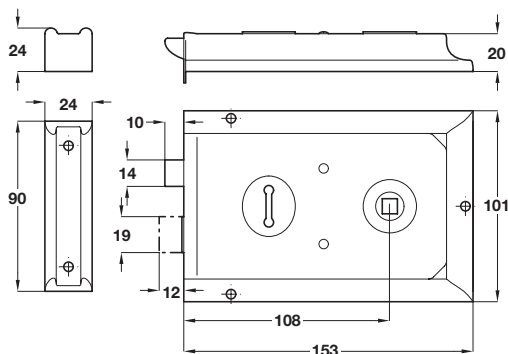

RIM LEVER LOCKS AND LATCHES

Rim latches, sashlocks and deadlocks. Perfect for more traditional interiors.

Rim latch

- > 2 lever, 2 bolt rim lock
- > 8 mm follower
- > Brass
- > Order qty: 1 pc

Finish	Cat. No.
Polished brass	911.64.717
Satin chrome	911.64.718
Polished chrome	911.64.719

Rim lock

- > 2 lever, 2 bolt rim lock
- > 2 keys included
- > 8 mm follower
- > Brass
- > Order qty: 1 pc

Finish	Cat. No.
Black	911.64.674
Polished brass	911.64.675
Satin chrome	911.64.676
Polished chrome	911.64.677