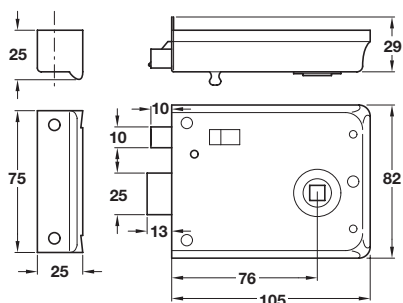

RIM LEVER LOCKS AND LATCHES

Rim latches, sashlocks and deadlocks. Perfect for more traditional interiors.

Rim latch

- > 2 lever, 2 bolt rim lock
- > 8 mm follower
- > Brass
- > Order qty: 1 pc

Finish	Cat. No.
Polished brass	911.64.717
Satin chrome	911.64.718
Polished chrome	911.64.719

Rim lock

- > 2 lever, 2 bolt rim lock
- > 2 keys included
- > 8 mm follower
- > Brass
- > Order qty: 1 pc

Finish	Cat. No.
Black	911.64.674
Polished brass	911.64.675
Satin chrome	911.64.676
Polished chrome	911.64.677