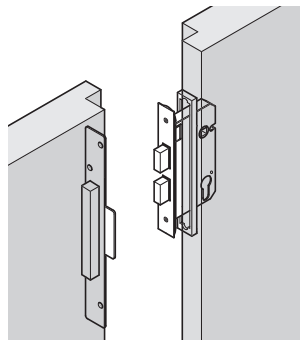

## Rebate set to suit sash lock

Size 13/19 mm

Size 25 mm

- > To suit mortice sashlocks shown on page 78
- > 13, 19 and 25 mm size available
- > Mild steel/aluminium
- > Order qty: 1 pc

TCH AH 2016. © Häfele U.K. Ltd 2016. Dimensional data not binding. We reserve the right to alter specifications without notice.

Size	Silver anodised	Gold anodised
13 mm	911.39.533	911.39.536
19 mm	911.39.534	911.39.537
25 mm	911.39.535	911.39.538