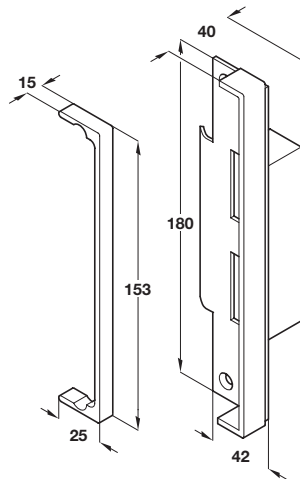

## Rebate set to suit sash lock

Size 13/19 mm

Size 25 mm

- > To suit mortice sashlocks shown on page 78
- > 13, 19 and 25 mm size available
- > Mild steel/aluminium
- > Order qty: 1 pc

TCH AH 2016. © Häfele U.K. Ltd 2016. Dimensional data not binding. We reserve the right to alter specifications without notice.

Size	Silver anodised	Gold anodised
13 mm	911.39.533	911.39.536
19 mm	911.39.534	911.39.537
25 mm	911.39.535	911.39.538