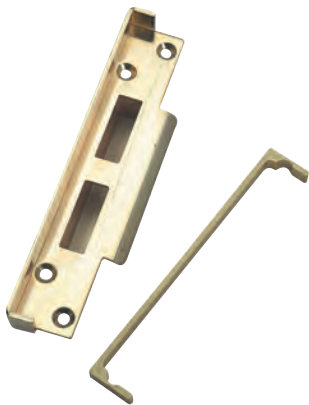

## Rebate set to suit sash lock

Size 13/19 mm

Size 25 mm

- > To suit mortice sashlocks shown on page 78
- > 13, 19 and 25 mm size available
- > Mild steel/aluminium
- > Order qty: 1 pc

TCH AH 2016. © Häfele U.K. Ltd 2016. Dimensional data not binding. We reserve the right to alter specifications without notice.

Size	Silver anodised	Gold anodised
13 mm	911.39.533	911.39.536
19 mm	911.39.534	911.39.537
25 mm	911.39.535	911.39.538