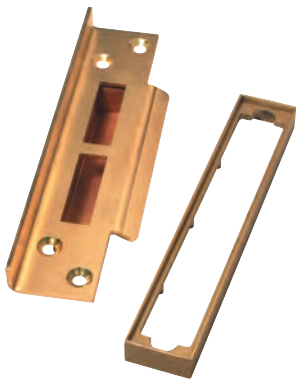

## Rebate set to suit sash lock

Size 13/19 mm

Size 25 mm

- > To suit mortice sashlocks shown on page 78
- > 13, 19 and 25 mm size available
- > Mild steel/aluminium
- > Order qty: 1 pc

TCH AH 2016. © Häfele U.K. Ltd 2016. Dimensional data not binding. We reserve the right to alter specifications without notice.

Size	Silver anodised	Gold anodised
13 mm	911.39.533	911.39.536
19 mm	911.39.534	911.39.537
25 mm	911.39.535	911.39.538