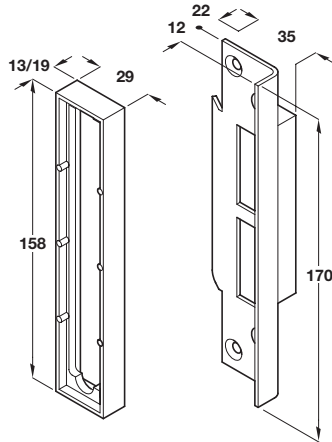

## Rebate set to suit sash lock

Size 13/19 mm

Size 25 mm

- > To suit mortice sashlocks shown on page 78
- > 13, 19 and 25 mm size available
- > Mild steel/aluminium
- > Order qty: 1 pc

TCH AH 2016. © Häfele U.K. Ltd 2016. Dimensional data not binding. We reserve the right to alter specifications without notice.

Size	Silver anodised	Gold anodised
13 mm	911.39.533	911.39.536
19 mm	911.39.534	911.39.537
25 mm	911.39.535	911.39.538