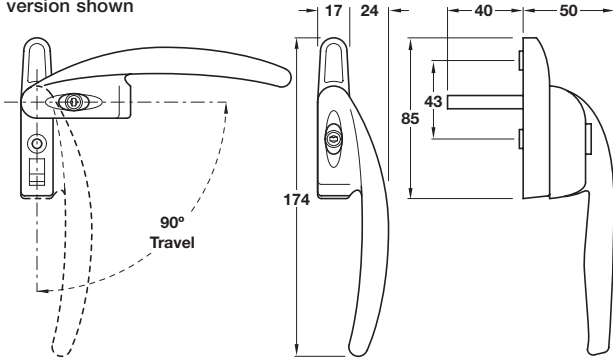

Espagnolette handle, lockable

Right hand, satin chrome version shown

- > Suitable for timber or PVCu windows
- > Automatic locking with push button for quick release
- > Push button to open
- > Positive latching action
- > Ergonomic grip for ease of operation in limited access environments
- > Cylinder key locks both handle and push button for maximum security
- > Key locking, 1 key included no differs
- > Cranked - Handed
- > Complete with clip on trims
- > With 7 mm square 40 mm length spindle
- > Conforms to pr EN 13126:3
- > Order fixing screws separately
- > Zinc alloy to BS EN 1774 ZL3 - white or gold, polished nickel and satin chrome plated
- > Order qty: 1 pc

Finish	Left hand	Right hand
Polished chrome	971.42.642	971.47.642
Satin chrome	971.42.644	971.47.644
White	971.42.647	971.47.647
Gold albrafin*	971.42.648	971.47.648

6

Espagnolette handle, non locking

Right hand, gold albrafin version shown

- > Suitable for timber or PVCu windows
- > Automatic locking with push button for quick release
- > Push button to open
- > Positive latching action
- > Ergonomic grip for ease of operation in limited access environments
- > Cranked - Handed
- > Complete with clip on trims
- > With 7 mm square 40 mm length spindle
- > Conforms to pr EN 13126:3
- > Order fixing screws separately
- > Zinc alloy to BS EN 1774 ZL3 - white or gold, polished nickel and satin chrome plated
- > Order qty: 1 pc