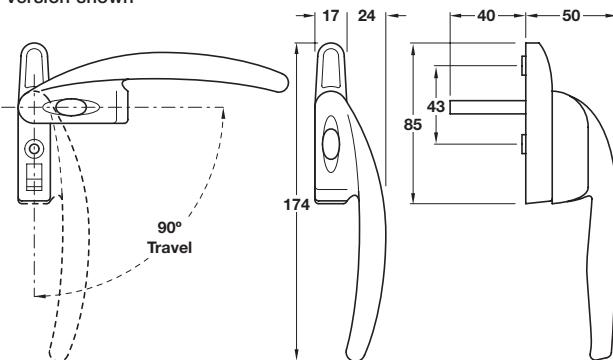

Espagnolette handle, lockable

Right hand, satin chrome version shown

- > Suitable for timber or PVCu windows
- > Automatic locking with push button for quick release
- > Push button to open
- > Positive latching action
- > Ergonomic grip for ease of operation in limited access environments
- > Cylinder key locks both handle and push button for maximum security
- > Key locking, 1 key included no differs
- > Cranked - Handed
- > Complete with clip on trims
- > With 7 mm square 40 mm length spindle
- > Conforms to pr EN 13126:3
- > Order fixing screws separately
- > Zinc alloy to BS EN 1774 ZL3 - white or gold, polished nickel and satin chrome plated
- > Order qty: 1 pc

Finish	Left hand	Right hand
Polished chrome	971.42.642	971.47.642
Satin chrome	971.42.644	971.47.644
White	971.42.647	971.47.647
Gold albrafin*	971.42.648	971.47.648

6

Espagnolette handle, non locking

Right hand, gold albrafin version shown

- > Suitable for timber or PVCu windows
- > Automatic locking with push button for quick release
- > Push button to open
- > Positive latching action
- > Ergonomic grip for ease of operation in limited access environments
- > Cranked - Handed
- > Complete with clip on trims
- > With 7 mm square 40 mm length spindle
- > Conforms to pr EN 13126:3
- > Order fixing screws separately
- > Zinc alloy to BS EN 1774 ZL3 - white or gold, polished nickel and satin chrome plated
- > Order qty: 1 pc