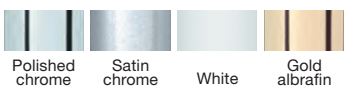

Espagnolette handle, lockable

Right hand, satin chrome version shown

- > Suitable for timber or PVCu windows
- > Automatic locking with push button for quick release
- > Push button to open
- > Positive latching action
- > Ergonomic grip for ease of operation in limited access environments
- > Cylinder key locks both handle and push button for maximum security
- > Key locking, 1 key included no differs
- > Cranked - Handed
- > Complete with clip on trims
- > With 7 mm square 40 mm length spindle
- > Conforms to pr EN 13126:3
- > Order fixing screws separately
- > Zinc alloy to BS EN 1774 ZL3 - white or gold, polished nickel and satin chrome plated
- > Order qty: 1 pc

Finish	Left hand	Right hand
Polished chrome	971.42.642	971.47.642
Satin chrome	971.42.644	971.47.644
White	971.42.647	971.47.647
Gold albrafin*	971.42.648	971.47.648

6

Espagnolette handle, non locking

Right hand, gold albrafin version shown

- > Suitable for timber or PVCu windows
- > Automatic locking with push button for quick release
- > Push button to open
- > Positive latching action
- > Ergonomic grip for ease of operation in limited access environments
- > Cranked - Handed
- > Complete with clip on trims
- > With 7 mm square 40 mm length spindle
- > Conforms to pr EN 13126:3
- > Order fixing screws separately
- > Zinc alloy to BS EN 1774 ZL3 - white or gold, polished nickel and satin chrome plated
- > Order qty: 1 pc

- > Polished nickel, satin chrome and gold albrafin finishes are not suitable for coastal or high corrosion environments
- > *Gold albrafin is similar to polished brass

Matching fasteners and stays are shown on pages **25-26**