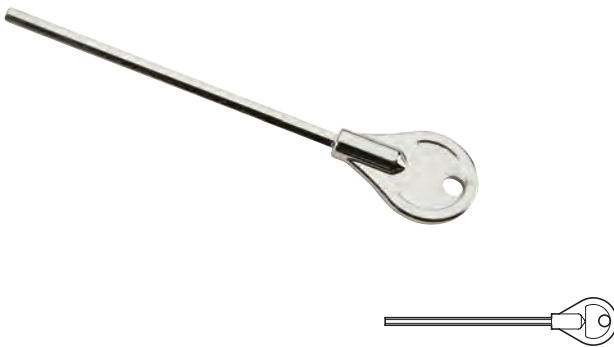

## Traditional sash pull handle

- > For face fixing
- > Brass
- > Order qty: 1 pc

| Finish       | 102 mm     | 152 mm     |
|--------------|------------|------------|
| Satin nickel | 970.30.716 | 970.30.726 |

## Sash stop

- > Order key separately 970.03.360 shown below
- > Brass
- > Order qty: 1 pc

| Finish          | Cat. No.   |
|-----------------|------------|
| Satin nickel    | 970.03.356 |
| Polished chrome | 970.03.352 |
| Polished brass  | 970.03.358 |

## Sash stop key

- > To suit item sash stop shown above
- > 125 mm long key, one key suits all
- > Nickel plated brass
- > Order qty: 1 pc

|               | Cat. No.   |
|---------------|------------|
| Sash stop key | 970.03.360 |

## Sash lift, 50 mm

- > Brass
- > Order qty: 1 pc

| Finish              | Cat. No.   |
|---------------------|------------|
| Polished brass      | 900.17.996 |
| Satin nickel plated | 970.02.306 |