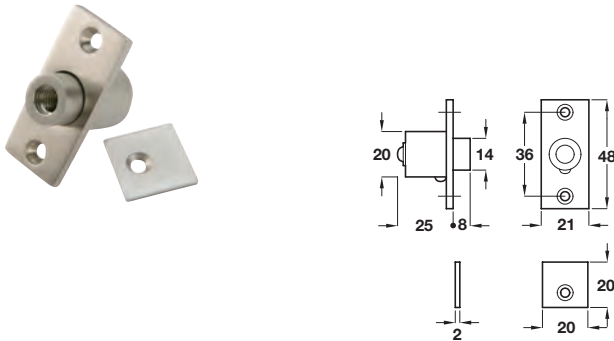

## Traditional sash pull handle

- > For face fixing
- > Brass
- > Order qty: 1 pc

| Finish       | 102 mm     | 152 mm     |
|--------------|------------|------------|
| Satin nickel | 970.30.716 | 970.30.726 |

## Sash stop

- > Order key separately 970.03.360 shown below
- > Brass
- > Order qty: 1 pc

| Finish          | Cat. No.   |
|-----------------|------------|
| Satin nickel    | 970.03.356 |
| Polished chrome | 970.03.352 |
| Polished brass  | 970.03.358 |

## Sash stop key

- > To suit item sash stop shown above
- > 125 mm long key, one key suits all
- > Nickel plated brass
- > Order qty: 1 pc

|               | Cat. No.   |
|---------------|------------|
| Sash stop key | 970.03.360 |

## Sash lift, 50 mm

- > Brass
- > Order qty: 1 pc

| Finish              | Cat. No.   |
|---------------------|------------|
| Polished brass      | 900.17.996 |
| Satin nickel plated | 970.02.306 |