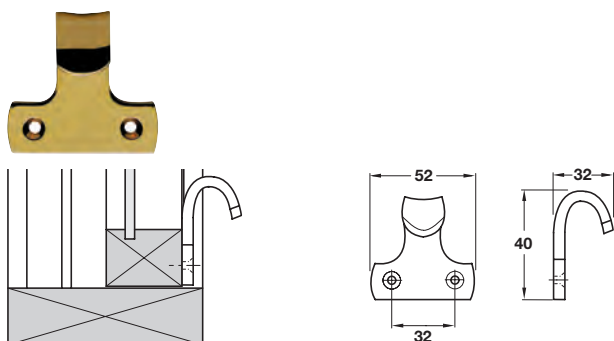

## Traditional sash pull handle

- > For face fixing
- > Brass
- > Order qty: 1 pc

| Finish       | 102 mm     | 152 mm     |
|--------------|------------|------------|
| Satin nickel | 970.30.716 | 970.30.726 |

## Sash stop

- > Order key separately 970.03.360 shown below
- > Brass
- > Order qty: 1 pc

| Finish          | Cat. No.   |
|-----------------|------------|
| Satin nickel    | 970.03.356 |
| Polished chrome | 970.03.352 |
| Polished brass  | 970.03.358 |

## Sash stop key

- > To suit item sash stop shown above
- > 125 mm long key, one key suits all
- > Nickel plated brass
- > Order qty: 1 pc

|               | Cat. No.   |
|---------------|------------|
| Sash stop key | 970.03.360 |

## Sash lift, 50 mm

- > Brass
- > Order qty: 1 pc

| Finish              | Cat. No.   |
|---------------------|------------|
| Polished brass      | 900.17.996 |
| Satin nickel plated | 970.02.306 |