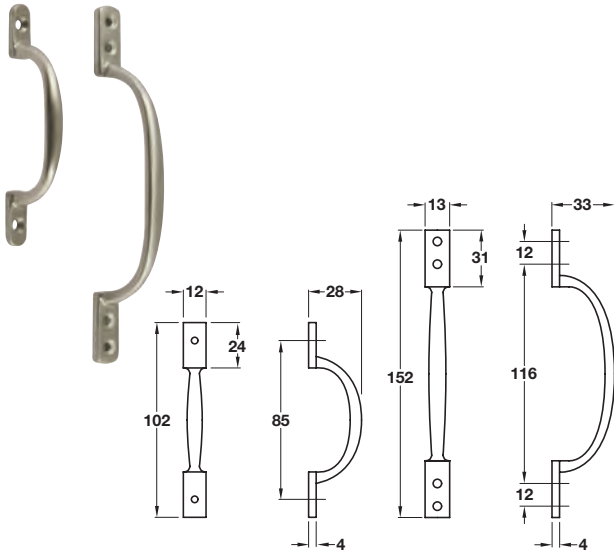

## Traditional sash pull handle

- > For face fixing
- > Brass
- > Order qty: 1 pc

| Finish       | 102 mm     | 152 mm     |
|--------------|------------|------------|
| Satin nickel | 970.30.716 | 970.30.726 |

## Sash stop

- > Order key separately 970.03.360 shown below
- > Brass
- > Order qty: 1 pc

| Finish          | Cat. No.   |
|-----------------|------------|
| Satin nickel    | 970.03.356 |
| Polished chrome | 970.03.352 |
| Polished brass  | 970.03.358 |

## Sash stop key

- > To suit item sash stop shown above
- > 125 mm long key, one key suits all
- > Nickel plated brass
- > Order qty: 1 pc

|               | Cat. No.   |
|---------------|------------|
| Sash stop key | 970.03.360 |

## Sash lift, 50 mm

- > Brass
- > Order qty: 1 pc

| Finish              | Cat. No.   |
|---------------------|------------|
| Polished brass      | 900.17.996 |
| Satin nickel plated | 970.02.306 |