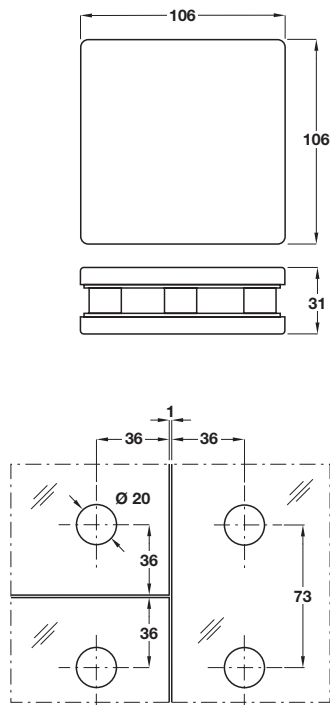

**Startec fanlight/side panel connection patch fitting for single doors**

- > For glass thickness 10-12 mm
- > For left and right hand use
- > Concealed clamp fixing with hexagon socket head screws
- > Adapter plate for 10 mm thick glass, mounting insert and 2 x dummy inserts for double action doors included
- > Stainless steel covers
- > Order qty: 1 pc

Finish  
Matt stainless steel

Cat. No.  
981.00.060

**Startec glass connection patch fitting**

7

- > For glass thickness 10-12 mm
- > For connecting 2-4 glass panes
- > Concealed clamp fixing with hexagon socket head screws
- > Adapter plate for 10 mm thick glass included
- > Stainless steel cover
- > Order qty: 1 pc