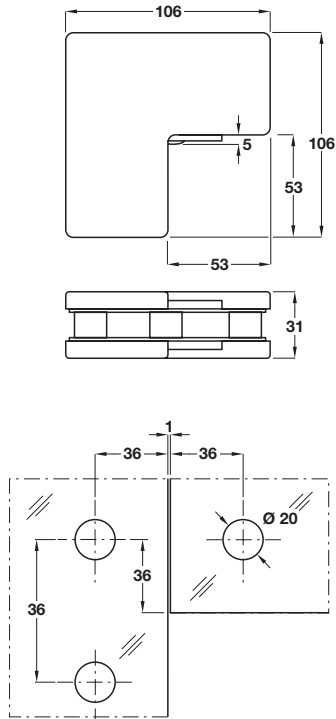

**Startec fanlight/side panel connection patch fitting for single doors**

- > For glass thickness 10-12 mm
- > For left and right hand use
- > Concealed clamp fixing with hexagon socket head screws
- > Adapter plate for 10 mm thick glass, mounting insert and 2 x dummy inserts for double action doors included
- > Stainless steel covers
- > Order qty: 1 pc

Finish  
Matt stainless steel

Cat. No.  
981.00.060

**Startec glass connection patch fitting**

7

- > For glass thickness 10-12 mm
- > For connecting 2-4 glass panes
- > Concealed clamp fixing with hexagon socket head screws
- > Adapter plate for 10 mm thick glass included
- > Stainless steel cover
- > Order qty: 1 pc