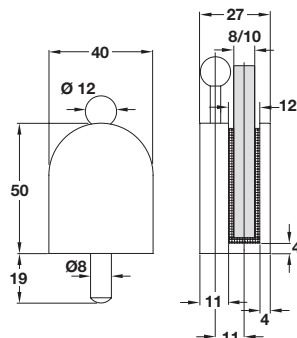

Metalglas Fernando automatic glass door hinge

- > Self closing from any position
- > For double action doors only
- > For 8-12 mm toughened glass
- > Max. door weight 60 kg (per pair)
- > Brass
- > Order qty: 1 pc (2 pcs required per door)

Finish	Cat. No.
Satin nickel-plated	981.14.306
Satin chrome-plated	981.14.304

Metalglas Fernando automatic glass/glass door hinge

- > For left or right hand use
- > For 8-12 mm glass thickness
- > Max. door weight 50 kg (per pair)
- > Brass
- > Order qty: 1 pc (2 pcs required per door)

Finish	Cat. No.
Satin nickel-plated	981.14.146
Satin chrome-plated	981.14.144

Metalglas Modulo glass door locking bolt

- > For 8-10 mm toughened glass
- > Max. weight capacity 70 kg
- > Max. panel width 1000 mm
- > Dust excluding socket included
- > Brass
- > Order qty: 1 set