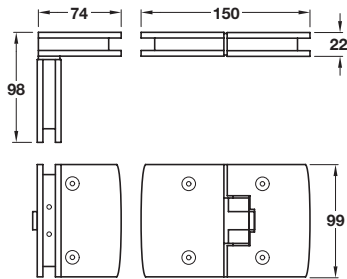

Metalglas Fernando automatic glass door hinge

- > Self closing from any position
- > For double action doors only
- > For 8-12 mm toughened glass
- > Max. door weight 60 kg (per pair)
- > Brass
- > Order qty: 1 pc (2 pcs required per door)

Finish	Cat. No.
Satin nickel-plated	981.14.306
Satin chrome-plated	981.14.304

Metalglas Fernando automatic glass/glass door hinge

- > For left or right hand use
- > For 8-12 mm glass thickness
- > Max. door weight 50 kg (per pair)
- > Brass
- > Order qty: 1 pc (2 pcs required per door)

Finish	Cat. No.
Satin nickel-plated	981.14.146
Satin chrome-plated	981.14.144

Metalglas Modulo glass door locking bolt

- > For 8-10 mm toughened glass
- > Max. weight capacity 70 kg
- > Max. panel width 1000 mm
- > Dust excluding socket included
- > Brass
- > Order qty: 1 set