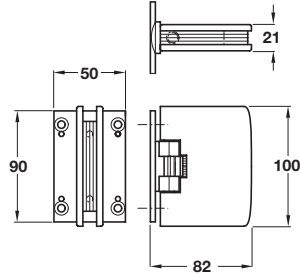

Metalglas Fernando automatic glass door hinge

- > Self closing from any position
- > For double action doors only
- > For 8-12 mm toughened glass
- > Max. door weight 60 kg (per pair)
- > Brass
- > Order qty: 1 pc (2 pcs required per door)

Finish	Cat. No.
Satin nickel-plated	981.14.306
Satin chrome-plated	981.14.304

Metalglas Fernando automatic glass/glass door hinge

- > For left or right hand use
- > For 8-12 mm glass thickness
- > Max. door weight 50 kg (per pair)
- > Brass
- > Order qty: 1 pc (2 pcs required per door)

Finish	Cat. No.
Satin nickel-plated	981.14.146
Satin chrome-plated	981.14.144

Metalglas Modulo glass door locking bolt

- > For 8-10 mm toughened glass
- > Max. weight capacity 70 kg
- > Max. panel width 1000 mm
- > Dust excluding socket included
- > Brass
- > Order qty: 1 set