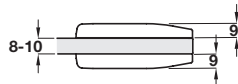

## Metalglas MINIMA sliding door lock

- > To suit all sliding doors
- > For 8-10 mm toughened glass
- > Cylinder and turn included
- > Aluminium
- > Order qty: 1 pc

Finish	Cat. No.
Satin nickel plated	940.78.106
Satin chrome plated	940.78.104

## Metalglas MINIMA strike box

- > To suit all MINIMA sliding door lock
- > For 8-10 mm toughened glass
- > Aluminium
- > Order qty: 1 pc

Finish	Cat. No.
Satin nickel plated	940.78.116
Satin chrome plated	940.78.114