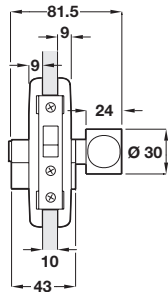

## Metalglas MINIMA sliding door lock

- > To suit all sliding doors
- > For 8-10 mm toughened glass
- > Cylinder and turn included
- > Aluminium
- > Order qty: 1 pc

Finish	Cat. No.
Satin nickel plated	940.78.106
Satin chrome plated	940.78.104

## Metalglas MINIMA strike box

- > To suit all MINIMA sliding door lock
- > For 8-10 mm toughened glass
- > Aluminium
- > Order qty: 1 pc

Finish	Cat. No.
Satin nickel plated	940.78.116
Satin chrome plated	940.78.114