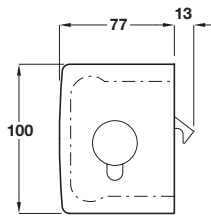

## Metalglas MINIMA sliding door lock

- > To suit all sliding doors
- > For 8-10 mm toughened glass
- > Cylinder and turn included
- > Aluminium
- > Order qty: 1 pc

Finish	Cat. No.
Satin nickel plated	940.78.106
Satin chrome plated	940.78.104

## Metalglas MINIMA strike box

- > To suit all MINIMA sliding door lock
- > For 8-10 mm toughened glass
- > Aluminium
- > Order qty: 1 pc

Finish	Cat. No.
Satin nickel plated	940.78.116
Satin chrome plated	940.78.114