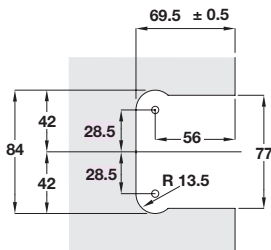

## Metalglas MINIMA sliding door lock

- > To suit all sliding doors
- > For 8-10 mm toughened glass
- > Cylinder and turn included
- > Aluminium
- > Order qty: 1 pc

Finish	Cat. No.
Satin nickel plated	940.78.106
Satin chrome plated	940.78.104

## Metalglas MINIMA strike box

- > To suit all MINIMA sliding door lock
- > For 8-10 mm toughened glass
- > Aluminium
- > Order qty: 1 pc

Finish	Cat. No.
Satin nickel plated	940.78.116
Satin chrome plated	940.78.114