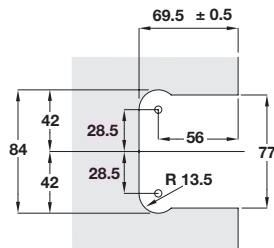

## Metalglas MINIMA sliding door lock

- > To suit all sliding doors
- > For 8-10 mm toughened glass
- > Cylinder and turn included
- > Aluminium
- > Order qty: 1 pc

Finish	Cat. No.
Satin nickel plated	940.78.106
Satin chrome plated	940.78.104

## Metalglas MINIMA strike box

- > To suit all MINIMA sliding door lock
- > For 8-10 mm toughened glass
- > Aluminium
- > Order qty: 1 pc

Finish	Cat. No.
Satin nickel plated	940.78.116
Satin chrome plated	940.78.114