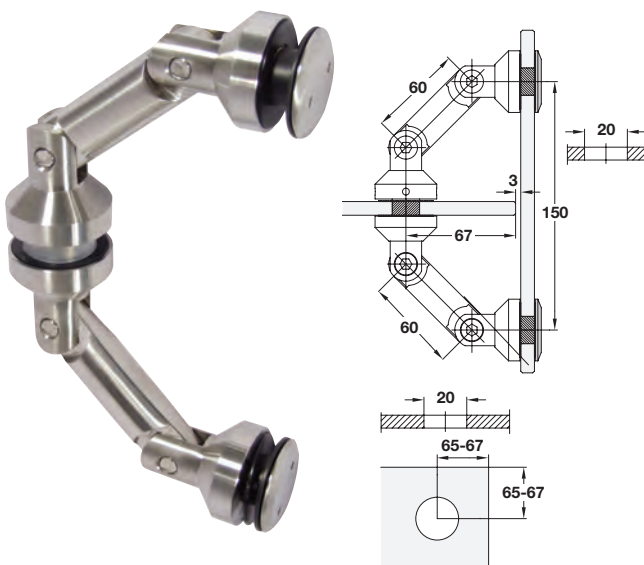

## Metalglas Bonomi glass to glass fixing

- > For 10-12 mm toughened glass
- > Fixing tool included
- > 60 mm connecting rod
- > 304 grade stainless steel
- > Order qty: 1 pc

Finish	Cat. No.
Satin stainless steel	981.14.904

## Metalglas Bonomi 3-way glass to glass connector

- > For 10-12 mm toughened glass
- > Fixing tool included
- > 304 grade stainless steel
- > Order qty: 1 pc

Finish	Cat. No.
Satin stainless steel	981.14.906

## Metalglas Bonomi point fixing

- > For 10-12 mm toughened glass
- > Fixing tool included
- > For face fixing glass
- > 304 grade stainless steel
- > Order qty: 1 pc

Finish	Cat. No.
Satin stainless steel	981.14.910

## Metalglas Bonomi distance ring

- > 8 mm, to pack out point fixing Cat. No. 981.14.910
- > 304 grade stainless steel
- > Order qty: 1 pc

Finish	Cat. No.
Satin stainless steel	981.14.912