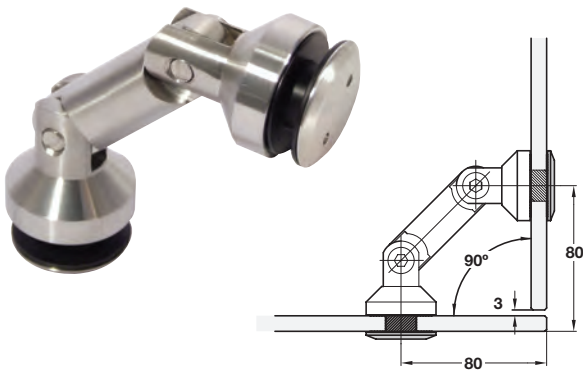

## Metalglas Bonomi glass to glass fixing

- > For 10-12 mm toughened glass
- > Fixing tool included
- > 60 mm connecting rod
- > 304 grade stainless steel
- > Order qty: 1 pc

Finish	Cat. No.
Satin stainless steel	981.14.904

## Metalglas Bonomi 3-way glass to glass connector

- > For 10-12 mm toughened glass
- > Fixing tool included
- > 304 grade stainless steel
- > Order qty: 1 pc

Finish	Cat. No.
Satin stainless steel	981.14.906

## Metalglas Bonomi point fixing

- > For 10-12 mm toughened glass
- > Fixing tool included
- > For face fixing glass
- > 304 grade stainless steel
- > Order qty: 1 pc

Finish	Cat. No.
Satin stainless steel	981.14.910

## Metalglas Bonomi distance ring

- > 8 mm, to pack out point fixing Cat. No. 981.14.910
- > 304 grade stainless steel
- > Order qty: 1 pc

Finish	Cat. No.
Satin stainless steel	981.14.912