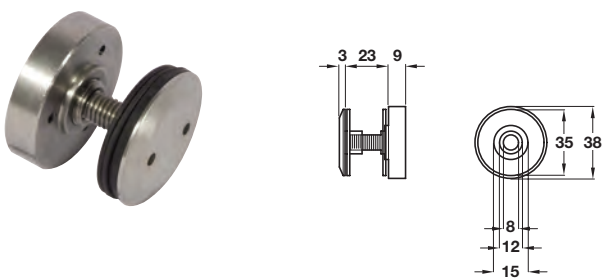

## Metalglas Bonomi glass to glass fixing

- > For 10-12 mm toughened glass
- > Fixing tool included
- > 60 mm connecting rod
- > 304 grade stainless steel
- > Order qty: 1 pc

Finish	Cat. No.
Satin stainless steel	981.14.904

## Metalglas Bonomi 3-way glass to glass connector

- > For 10-12 mm toughened glass
- > Fixing tool included
- > 304 grade stainless steel
- > Order qty: 1 pc

Finish	Cat. No.
Satin stainless steel	981.14.906

## Metalglas Bonomi point fixing

- > For 10-12 mm toughened glass
- > Fixing tool included
- > For face fixing glass
- > 304 grade stainless steel
- > Order qty: 1 pc

Finish	Cat. No.
Satin stainless steel	981.14.910

## Metalglas Bonomi distance ring

- > 8 mm, to pack out point fixing Cat. No. 981.14.910
- > 304 grade stainless steel
- > Order qty: 1 pc

Finish	Cat. No.
Satin stainless steel	981.14.912