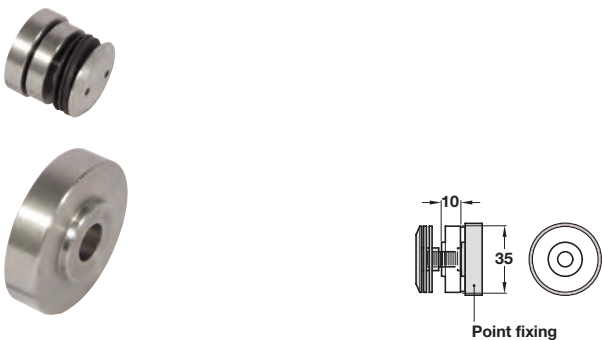

## Metalglas Bonomi glass to glass fixing

- > For 10-12 mm toughened glass
- > Fixing tool included
- > 60 mm connecting rod
- > 304 grade stainless steel
- > Order qty: 1 pc

Finish	Cat. No.
Satin stainless steel	981.14.904

## Metalglas Bonomi 3-way glass to glass connector

- > For 10-12 mm toughened glass
- > Fixing tool included
- > 304 grade stainless steel
- > Order qty: 1 pc

Finish	Cat. No.
Satin stainless steel	981.14.906

## Metalglas Bonomi point fixing

- > For 10-12 mm toughened glass
- > Fixing tool included
- > For face fixing glass
- > 304 grade stainless steel
- > Order qty: 1 pc

Finish	Cat. No.
Satin stainless steel	981.14.910

## Metalglas Bonomi distance ring

- > 8 mm, to pack out point fixing Cat. No. 981.14.910
- > 304 grade stainless steel
- > Order qty: 1 pc

Finish	Cat. No.
Satin stainless steel	981.14.912