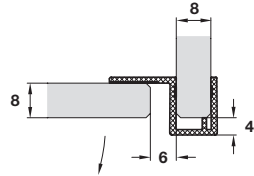

Door jamb profile

when used with 6 mm thick glass

when used with 8 mm thick glass

- > For toughened glass thickness 6 - 8 mm
- > Transparent PVC
- > Order qty: 1 pc (1 pc = 2010 mm length)

	Cat. No.
Door jamb profile	950.22.050

Door jamb profile

when used with 6 mm thick glass

when used with 8 mm thick glass

- > For toughened glass thickness 6 - 8 mm
- > Transparent PVC
- > Order qty: 1 pc (1 pc = 2010 mm length)

	Cat. No.
Door jamb profile	950.22.060

Bulb seal

when used with 6 mm thick glass

- > For toughened glass thickness 6 - 8 mm
- > Transparent PVC
- > Order qty: 1 pc (1 pc = 2010 mm length)

	Cat. No.
Bulb seal	950.22.040

Edge wipe 135°

- > For toughened glass thickness 6 - 8 mm
- > Transparent PVC
- > Order qty: 1 pc (1 pc = 2010 mm)

	Cat. No.
Edge wipe	950.22.140

TOH AH 2016, © Hafele U.K. Ltd 2016. Dimensional data not binding. We reserve the right to alter specifications without notice.