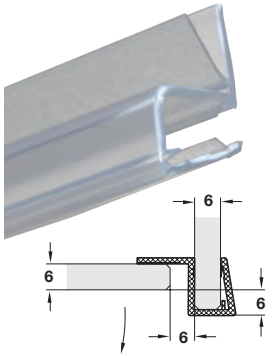

Door jamb profile

when used with 6 mm thick glass

when used with 8 mm thick glass

- > For toughened glass thickness 6 - 8 mm
- > Transparent PVC
- > Order qty: 1 pc (1 pc = 2010 mm length)

	Cat. No.
Door jamb profile	950.22.050

Door jamb profile

when used with 6 mm thick glass

when used with 8 mm thick glass

- > For toughened glass thickness 6 - 8 mm
- > Transparent PVC
- > Order qty: 1 pc (1 pc = 2010 mm length)

	Cat. No.
Door jamb profile	950.22.060

Bulb seal

when used with 6 mm thick glass

- > For toughened glass thickness 6 - 8 mm
- > Transparent PVC
- > Order qty: 1 pc (1 pc = 2010 mm length)

	Cat. No.
Bulb seal	950.22.040

Edge wipe 135°

- > For toughened glass thickness 6 - 8 mm
- > Transparent PVC
- > Order qty: 1 pc (1 pc = 2010 mm)

	Cat. No.
Edge wipe	950.22.140

TOH AH 2016, © Hafele U.K. Ltd 2016. Dimensional data not binding. We reserve the right to alter specifications without notice.