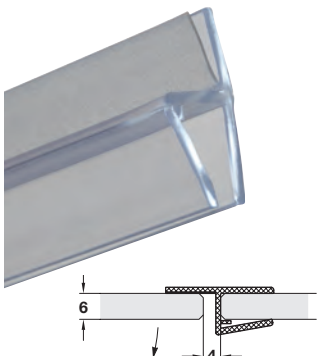

Door jamb profile

when used with 6 mm thick glass

when used with 8 mm thick glass

- > For toughened glass thickness 6 - 8 mm
- > Transparent PVC
- > Order qty: 1 pc (1 pc = 2010 mm length)

	Cat. No.
Door jamb profile	950.22.050

Door jamb profile

when used with 6 mm thick glass

when used with 8 mm thick glass

- > For toughened glass thickness 6 - 8 mm
- > Transparent PVC
- > Order qty: 1 pc (1 pc = 2010 mm length)

	Cat. No.
Door jamb profile	950.22.060

Bulb seal

when used with 6 mm thick glass

- > For toughened glass thickness 6 - 8 mm
- > Transparent PVC
- > Order qty: 1 pc (1 pc = 2010 mm length)

	Cat. No.
Bulb seal	950.22.040

Edge wipe 135°

- > For toughened glass thickness 6 - 8 mm
- > Transparent PVC
- > Order qty: 1 pc (1 pc = 2010 mm)

	Cat. No.
Edge wipe	950.22.140

TOH AH 2016, © Hafele U.K. Ltd 2016. Dimensional data not binding. We reserve the right to alter specifications without notice.