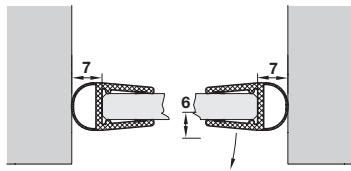

Door jamb profile

when used with 6 mm thick glass

when used with 8 mm thick glass

- > For toughened glass thickness 6 - 8 mm
- > Transparent PVC
- > Order qty: 1 pc (1 pc = 2010 mm length)

	Cat. No.
Door jamb profile	950.22.050

Door jamb profile

when used with 6 mm thick glass

when used with 8 mm thick glass

- > For toughened glass thickness 6 - 8 mm
- > Transparent PVC
- > Order qty: 1 pc (1 pc = 2010 mm length)

	Cat. No.
Door jamb profile	950.22.060

Bulb seal

when used with 6 mm thick glass

- > For toughened glass thickness 6 - 8 mm
- > Transparent PVC
- > Order qty: 1 pc (1 pc = 2010 mm length)

	Cat. No.
Bulb seal	950.22.040

Edge wipe 135°

- > For toughened glass thickness 6 - 8 mm
- > Transparent PVC
- > Order qty: 1 pc (1 pc = 2010 mm)

	Cat. No.
Edge wipe	950.22.140

TOH AH 2016, © Hafele U.K. Ltd 2016. Dimensional data not binding. We reserve the right to alter specifications without notice.