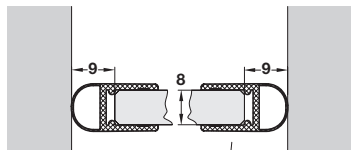

Door jamb profile

when used with 6 mm thick glass

when used with 8 mm thick glass

- > For toughened glass thickness 6 - 8 mm
- > Transparent PVC
- > Order qty: 1 pc (1 pc = 2010 mm length)

	Cat. No.
Door jamb profile	950.22.050

Door jamb profile

when used with 6 mm thick glass

when used with 8 mm thick glass

- > For toughened glass thickness 6 - 8 mm
- > Transparent PVC
- > Order qty: 1 pc (1 pc = 2010 mm length)

	Cat. No.
Door jamb profile	950.22.060

Bulb seal

when used with 6 mm thick glass

- > For toughened glass thickness 6 - 8 mm
- > Transparent PVC
- > Order qty: 1 pc (1 pc = 2010 mm length)

	Cat. No.
Bulb seal	950.22.040

Edge wipe 135°

- > For toughened glass thickness 6 - 8 mm
- > Transparent PVC
- > Order qty: 1 pc (1 pc = 2010 mm)

	Cat. No.
Edge wipe	950.22.140

TOH AH 2016, © Hafele U.K. Ltd 2016. Dimensional data not binding. We reserve the right to alter specifications without notice.