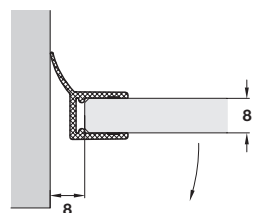

Door jamb profile

when used with 6 mm thick glass

when used with 8 mm thick glass

- > For toughened glass thickness 6 - 8 mm
- > Transparent PVC
- > Order qty: 1 pc (1 pc = 2010 mm length)

	Cat. No.
Door jamb profile	950.22.060

Bulb seal

when used with 6 mm thick glass

- > For toughened glass thickness 6 - 8 mm
- > Transparent PVC
- > Order qty: 1 pc (1 pc = 2010 mm length)

	Cat. No.
Bulb seal	950.22.040

Edge wipe 135°

- > For toughened glass thickness 6 - 8 mm
- > Transparent PVC
- > Order qty: 1 pc (1 pc = 2010 mm)

	Cat. No.
Edge wipe	950.22.140

TOH AH 2016, © Hafele U.K. Ltd 2016. Dimensional data not binding. We reserve the right to alter specifications without notice.